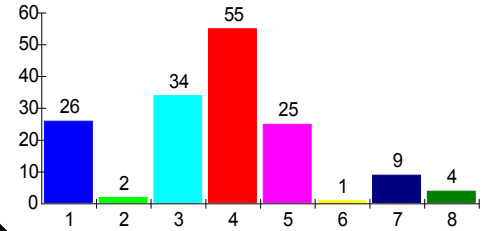

Distribution of Hearst ES Students in SY2005-06

Total Enrollment = 156
 Median Travel Distance = 2.9 Miles
 136 out of 156 students (87%) are out-of-boundary.

Hearst ES students by ward

Source: District of Columbia Public Schools,
 District of Columbia Board of Education Public Charter Schools,
 District of Columbia Public Charter School Board