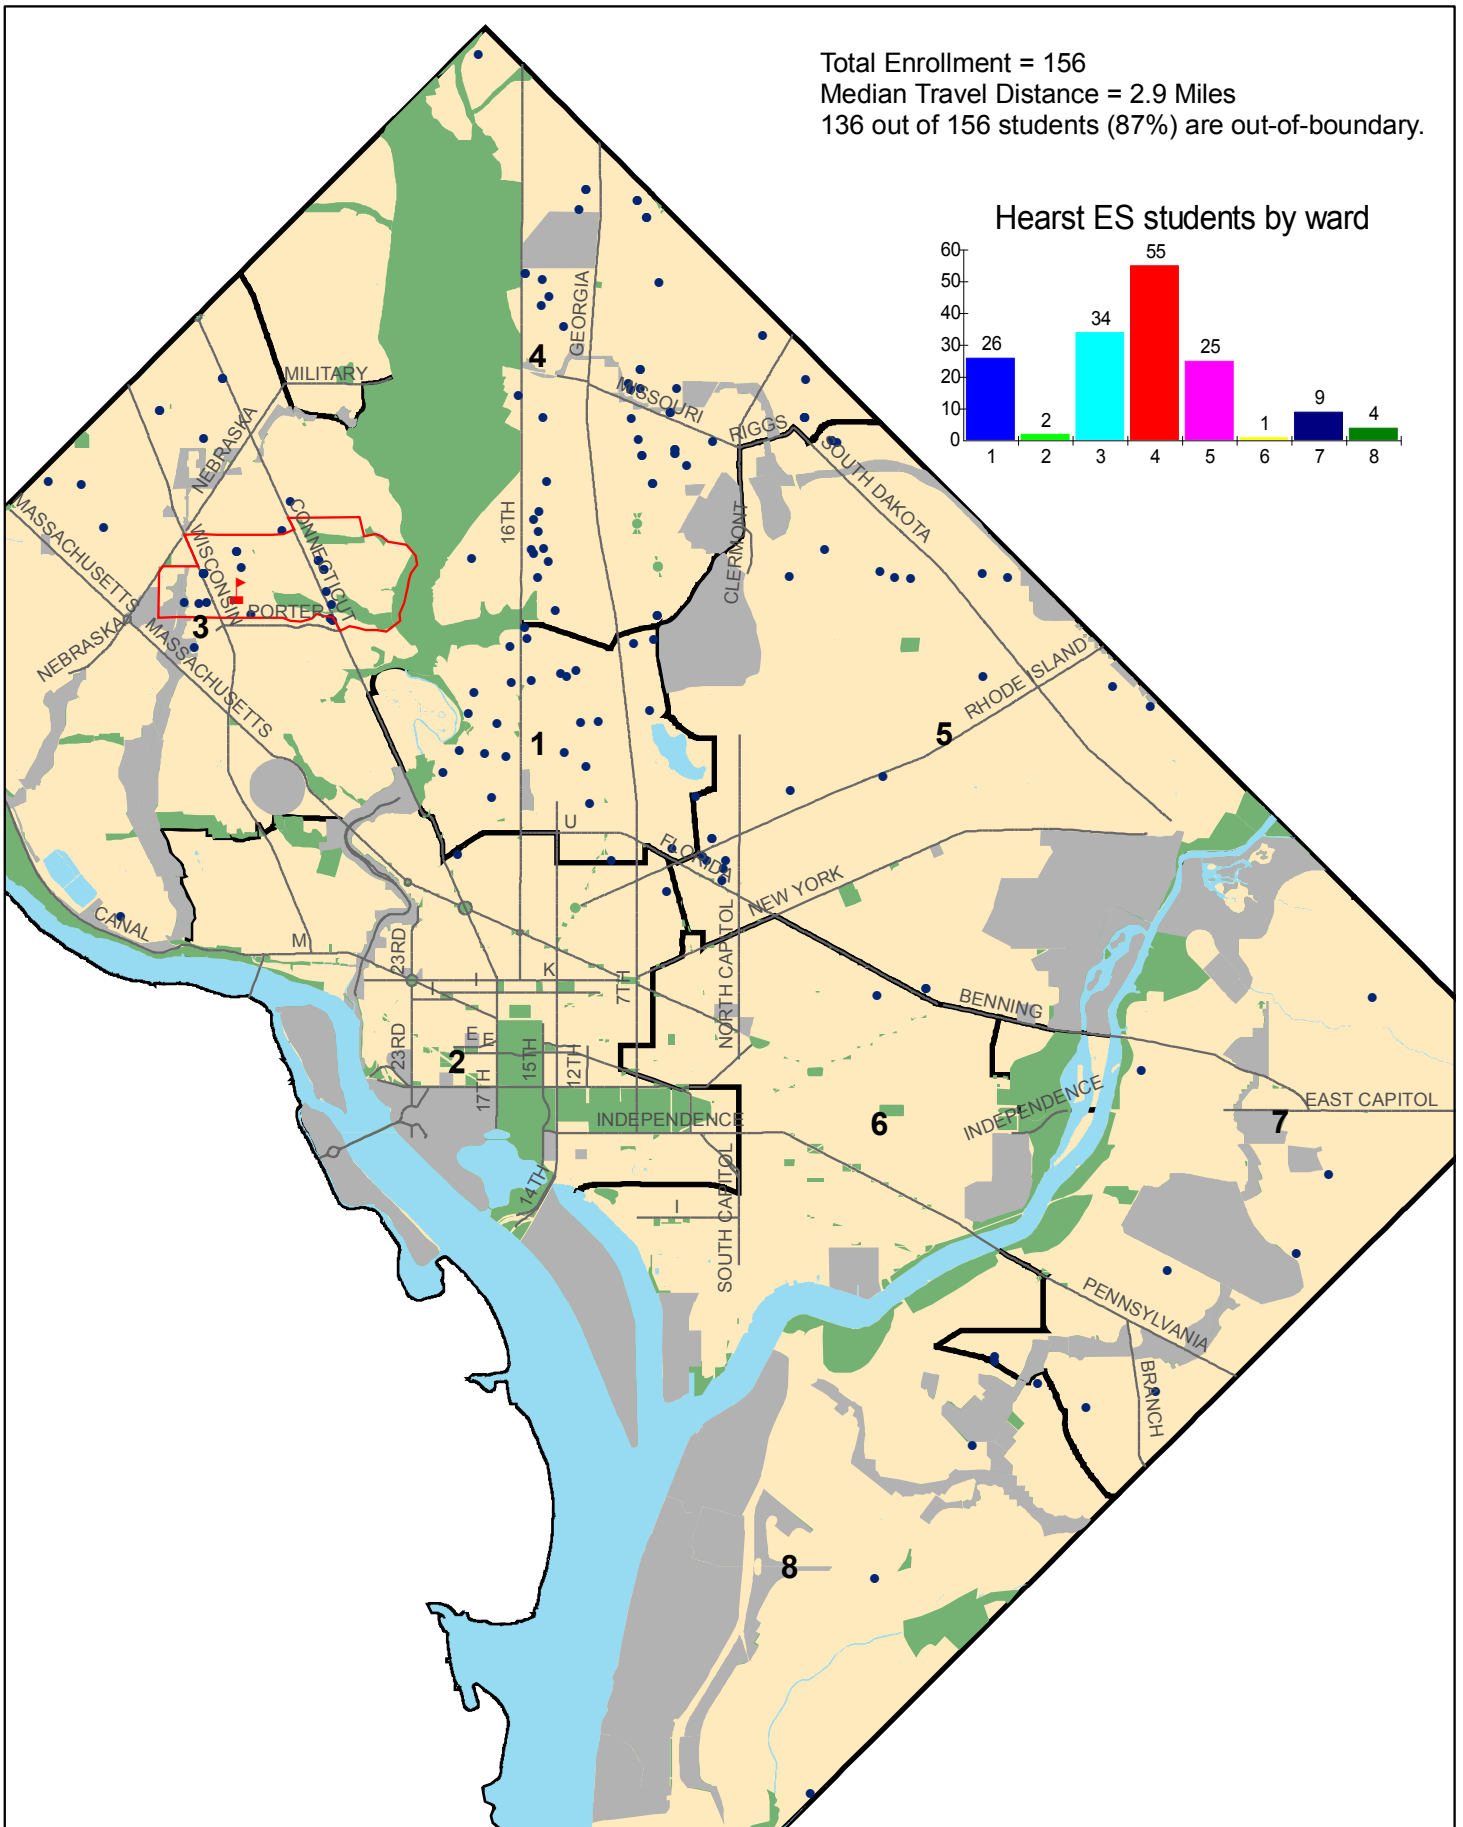

Distribution of Hearst ES Students in SY2005-06

Total Enrollment = 156
 Median Travel Distance = 2.9 Miles
 136 out of 156 students (87%) are out-of-boundary.

Hearst ES students by ward

Source: District of Columbia Public Schools,
 District of Columbia Board of Education Public Charter Schools,
 District of Columbia Public Charter School Board