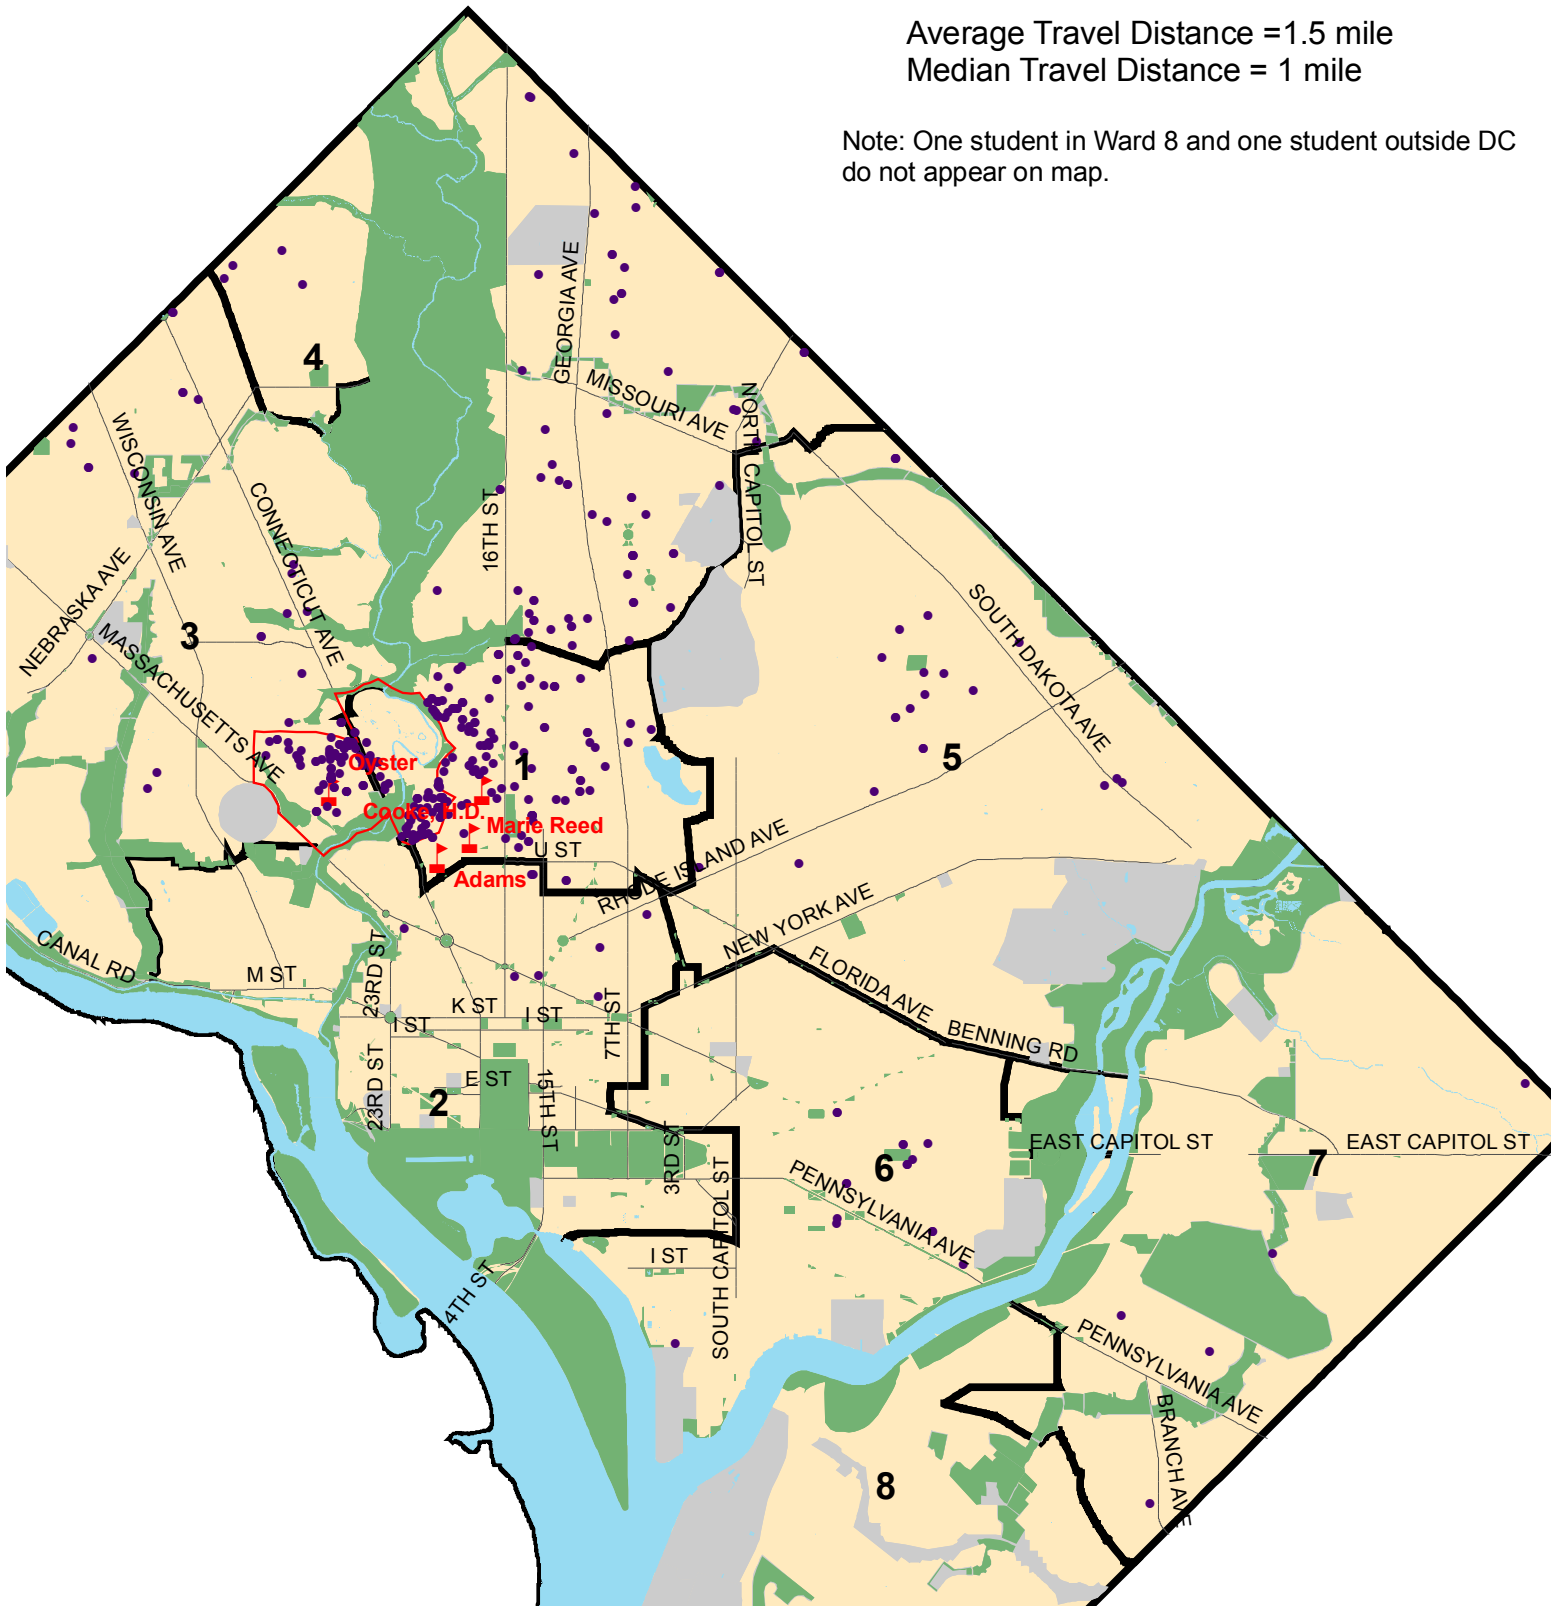

Distribution of Oyster ES Students in SY2005-06

Total Enrollment = 430

Average Travel Distance = 1.5 mile
Median Travel Distance = 1 mile

Note: One student in Ward 8 and one student outside DC do not appear on map.

- Oyster Students
- ▲ Oyster ES
- Oyster Boundary

Source: District of Columbia Public Schools