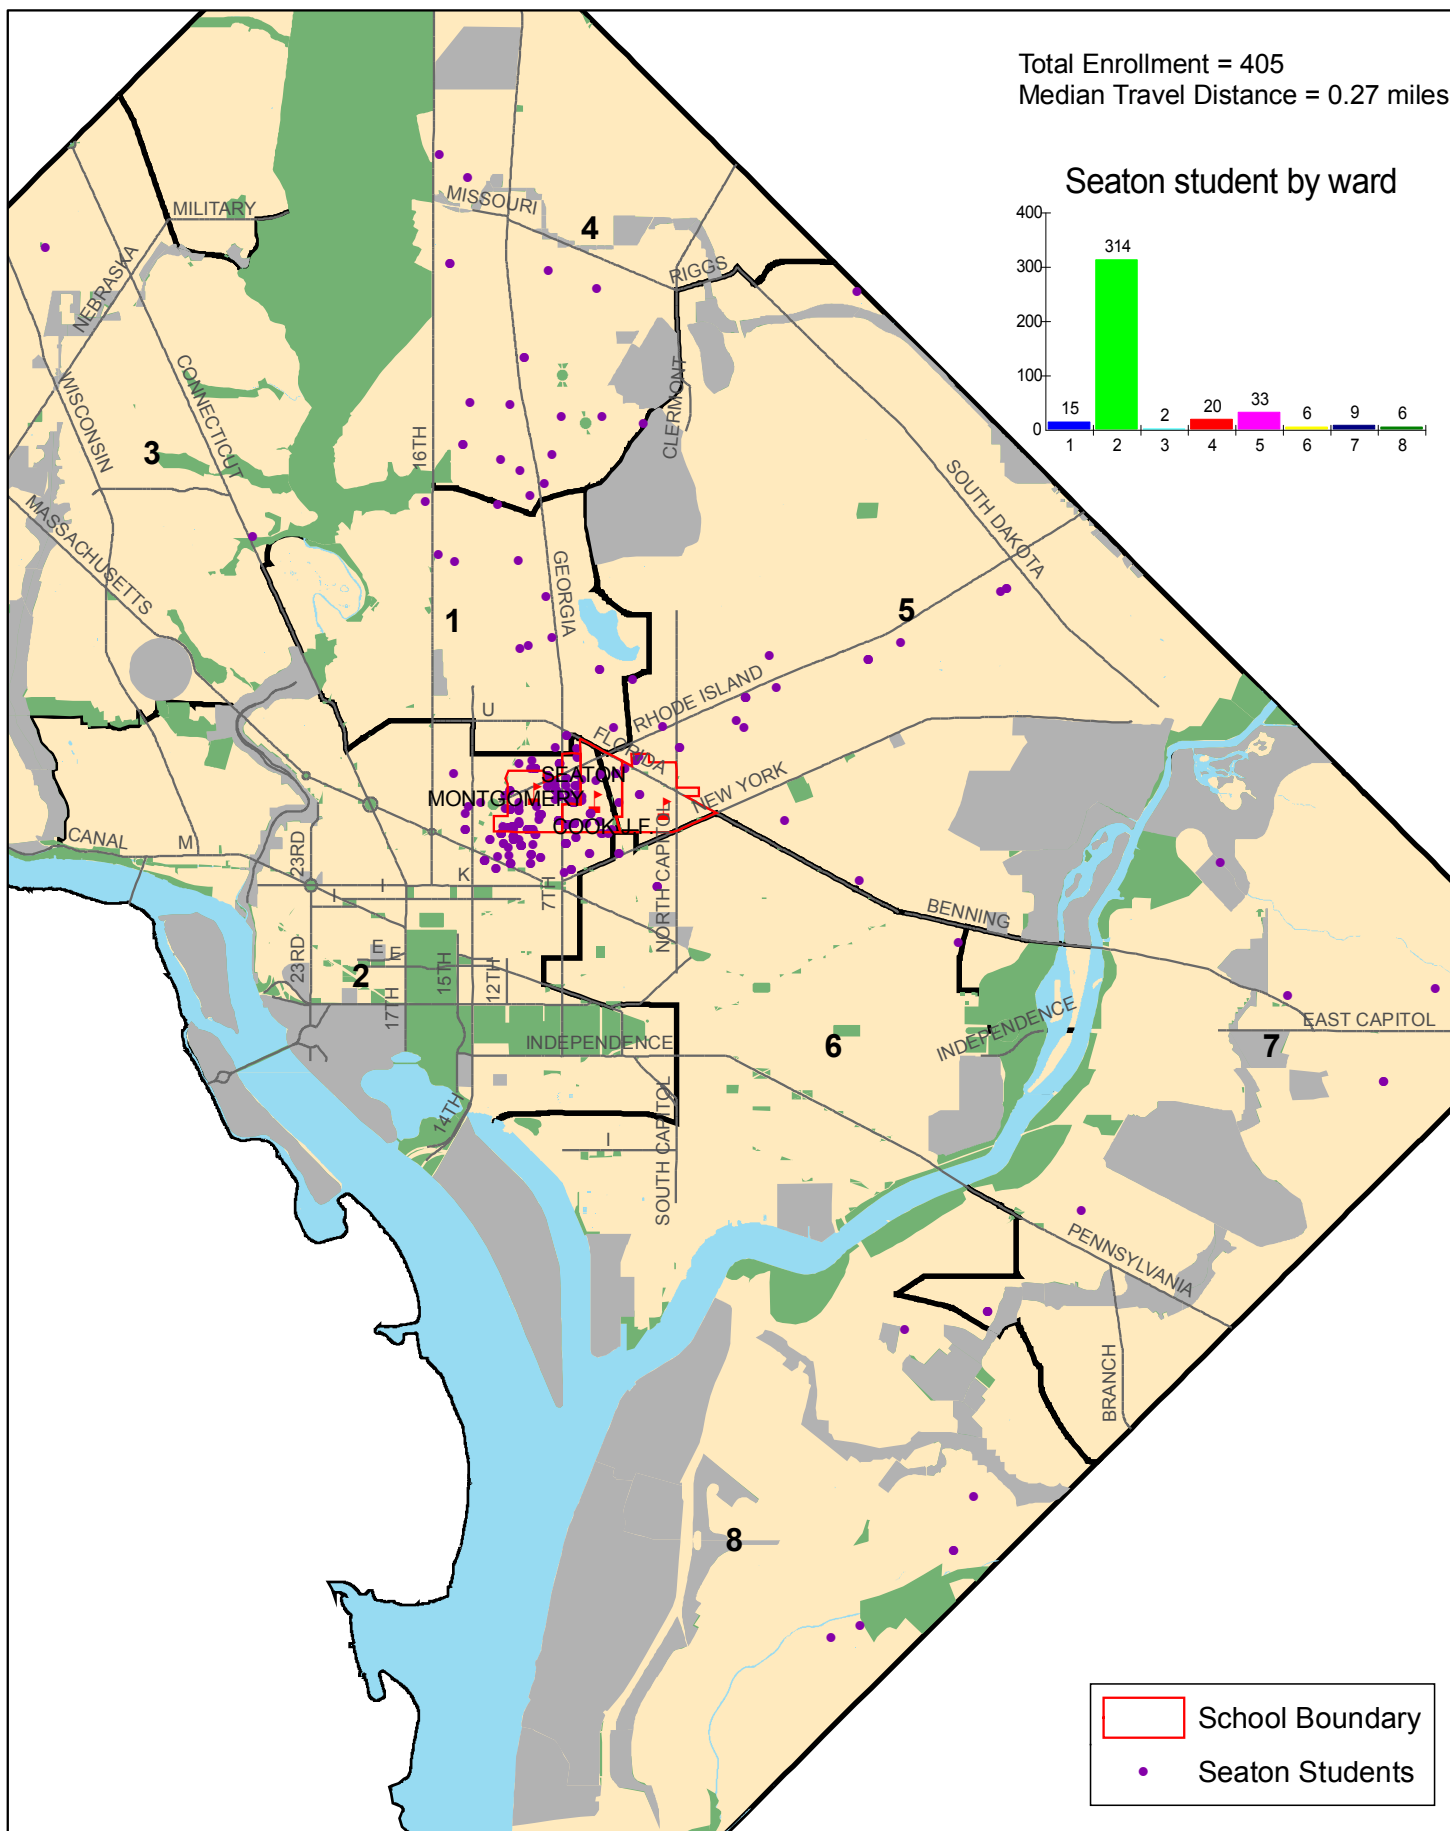

Distribution of Seaton ES Students in SY2005-06

Source: District of Columbia Public Schools,
 District of Columbia Board of Education Public Charter Schools,
 District of Columbia Public Charter School Board

0 0.20.4 0.8 1.2 1.6
 Miles