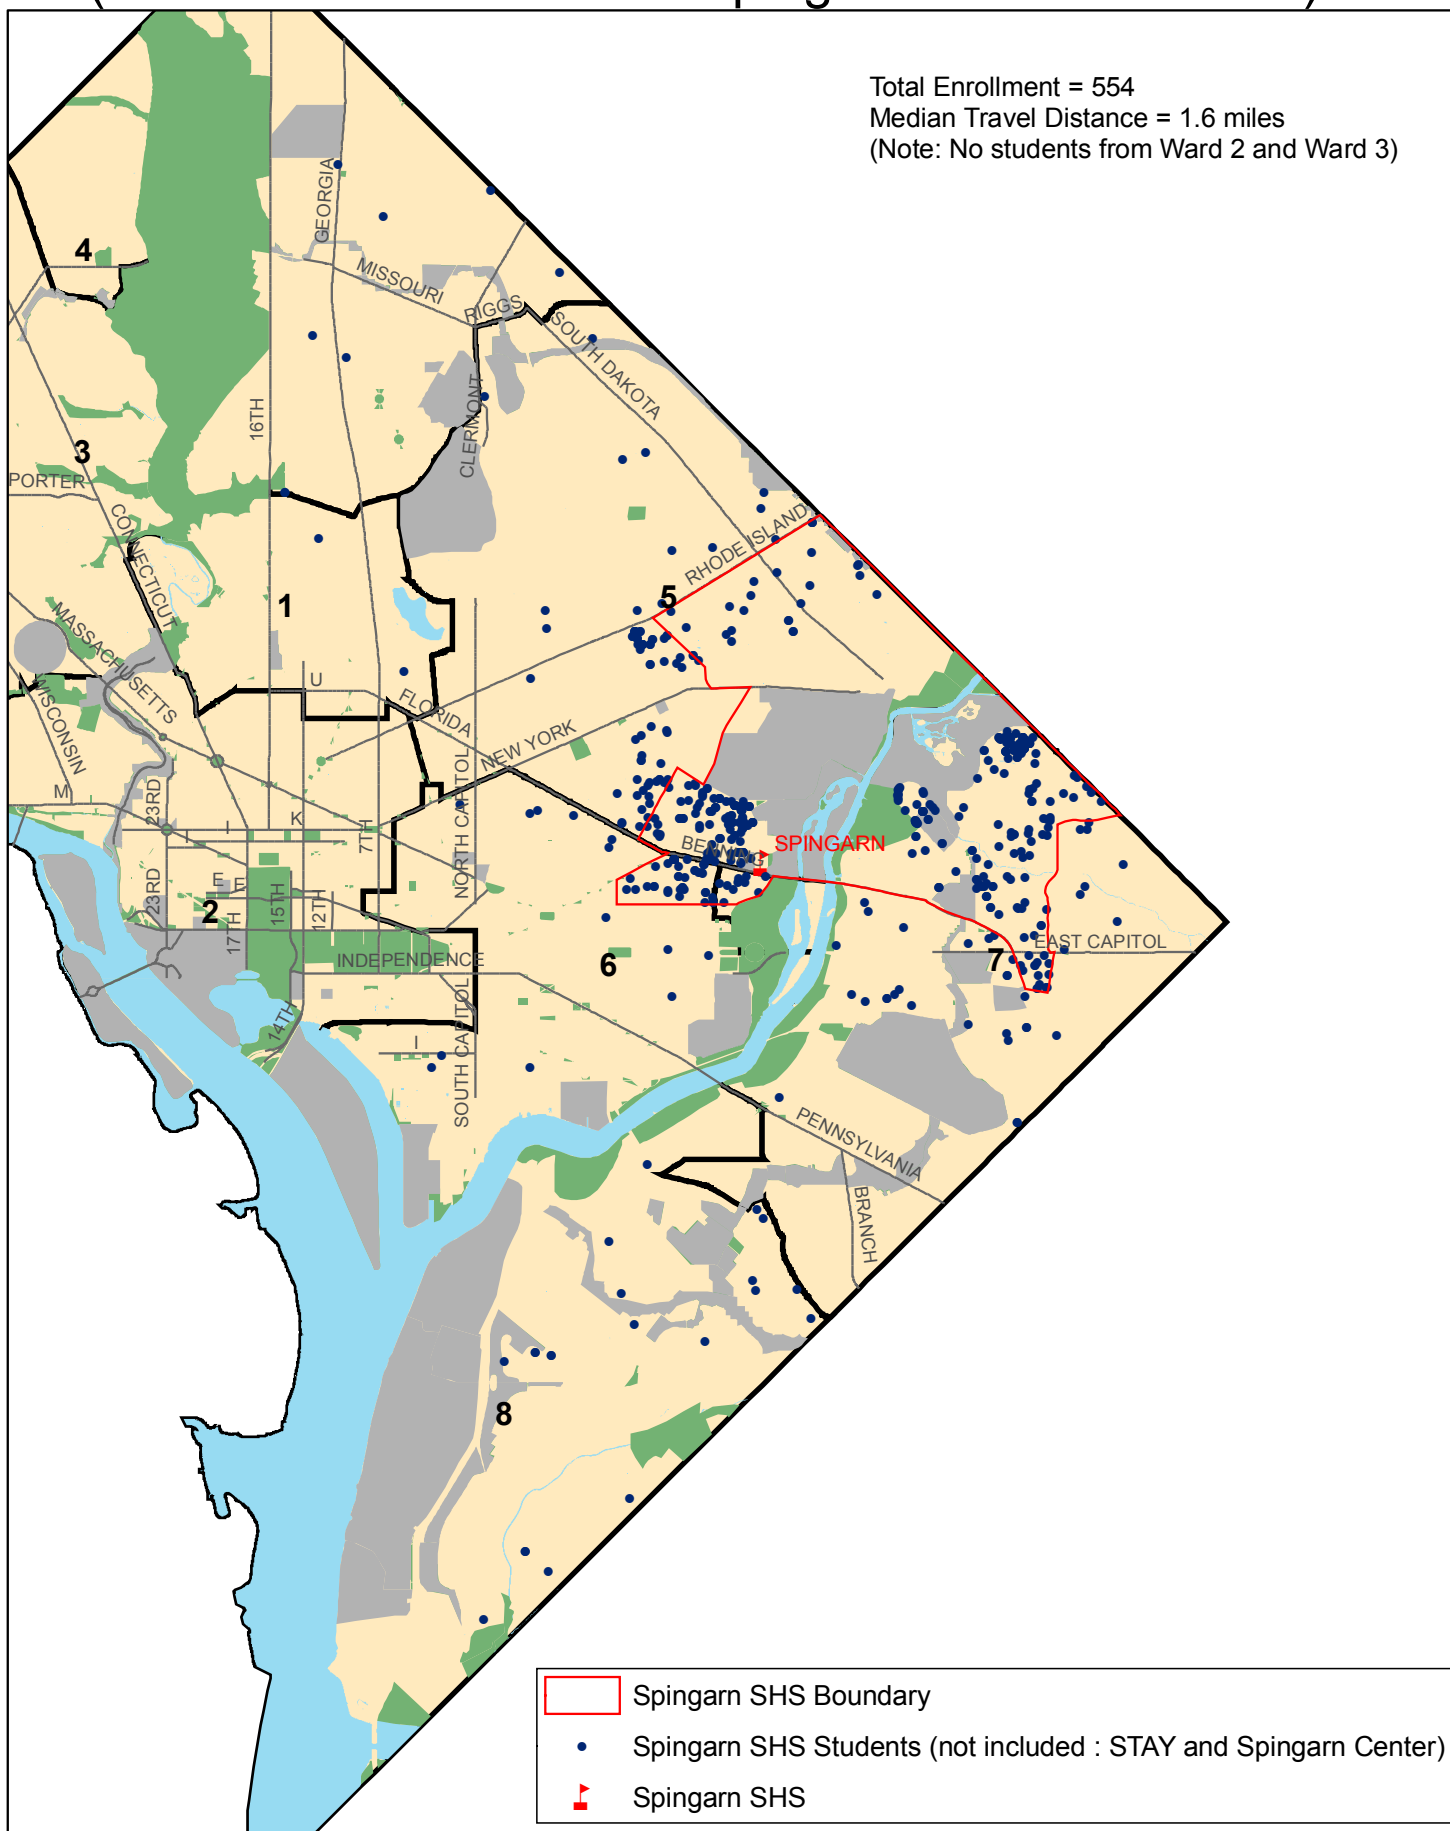

Distribution of Spingarn Senior High School Students in SY2005-06 (Not included : STAY and Spingarn Center students)

Total Enrollment = 554
 Median Travel Distance = 1.6 miles
 (Note: No students from Ward 2 and Ward 3)

Source: District of Columbia Public Schools,
 District of Columbia Board of Education Public Charter Schools, 00.20.05
 District of Columbia Public Charter School Board