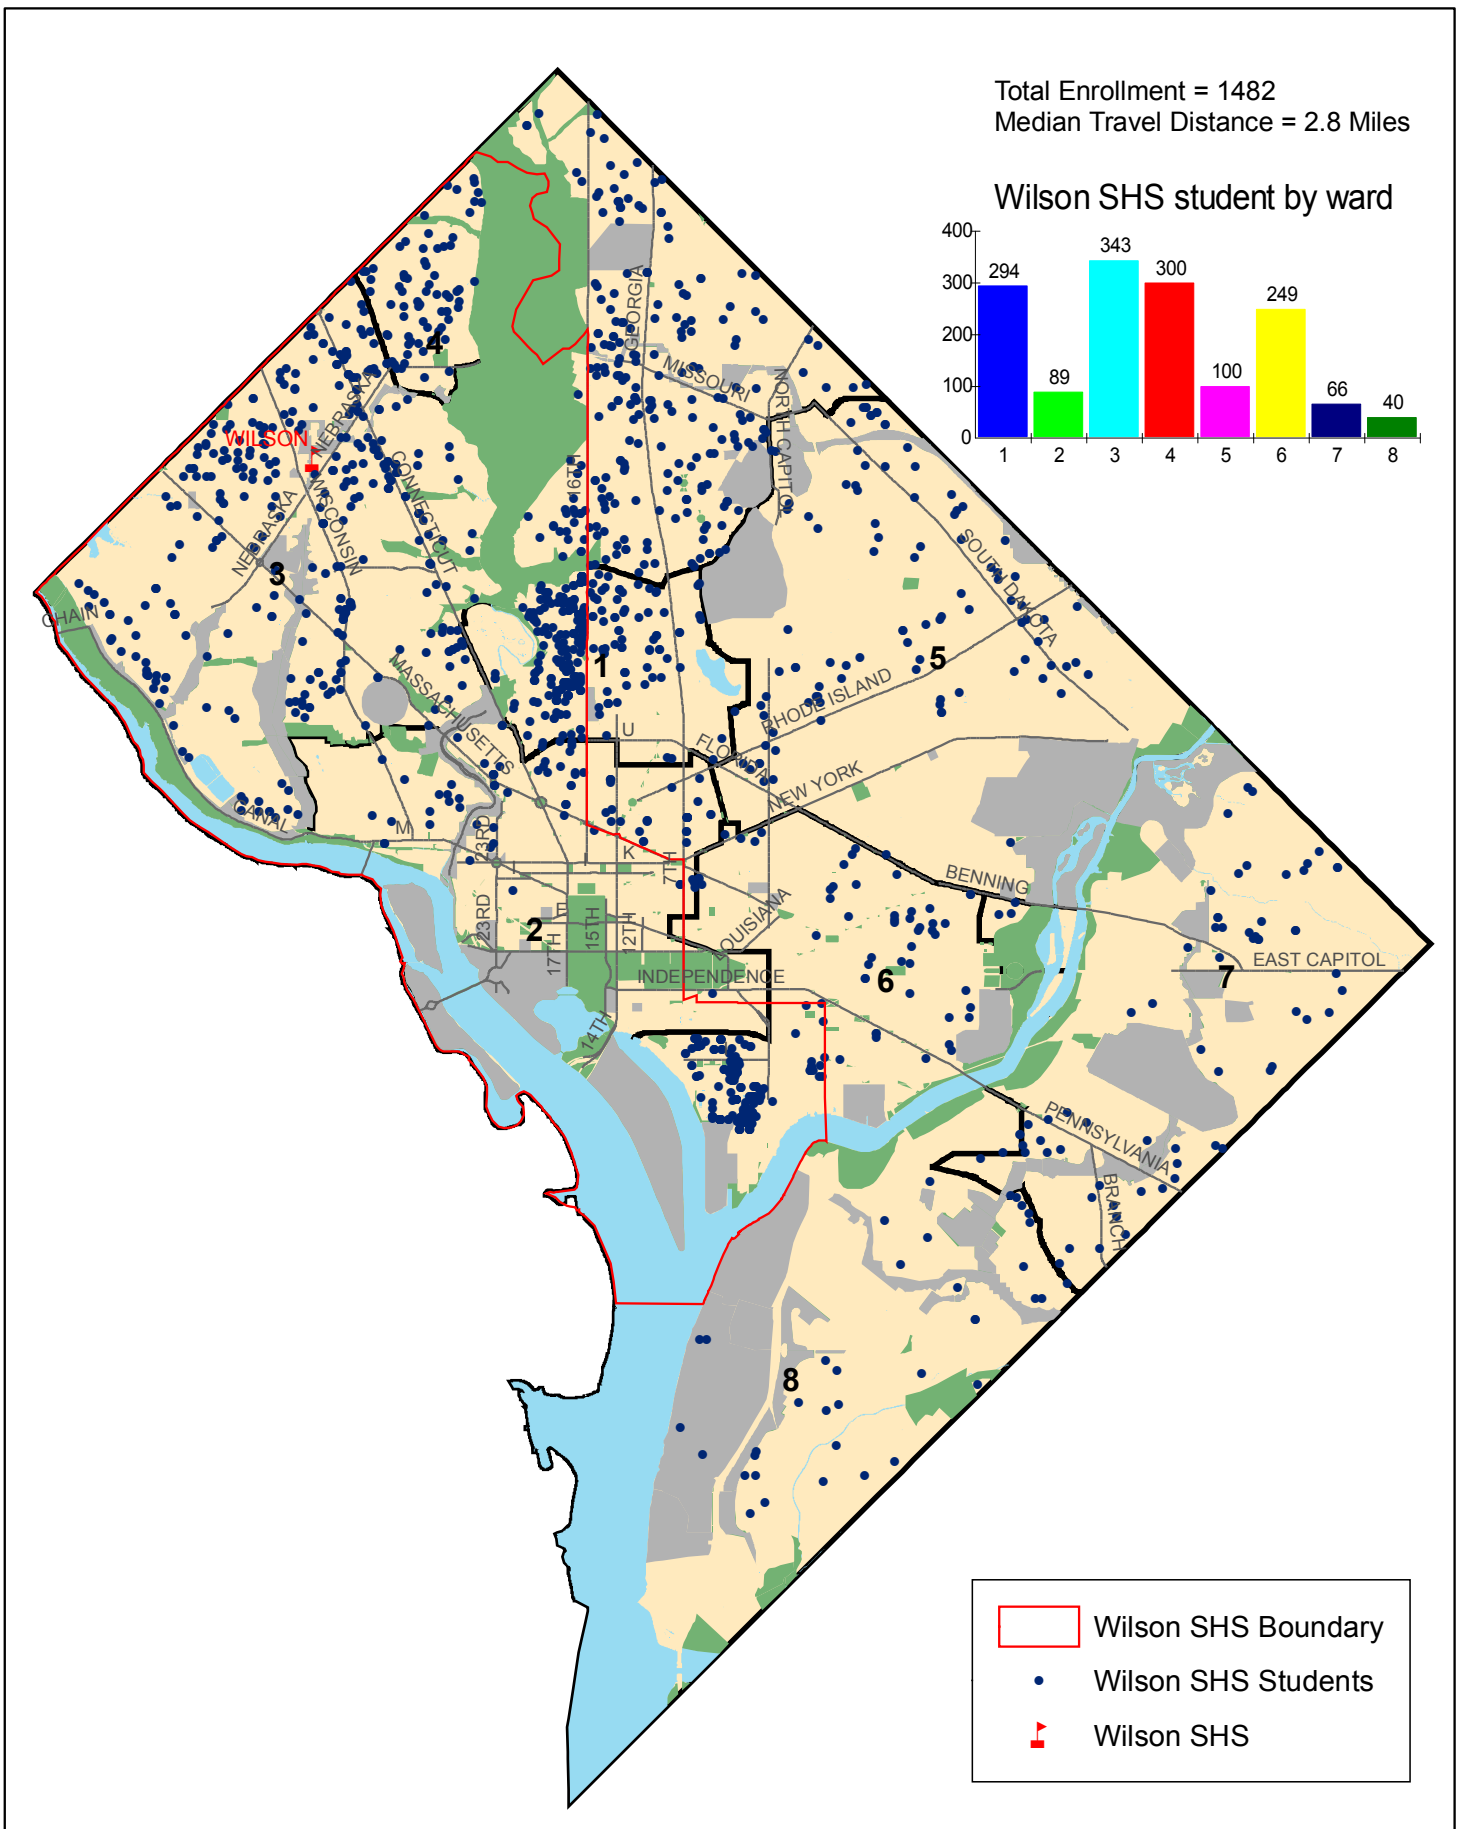

Distribution of Wilson Senior High School Students in SY2005-06

Source: District of Columbia Public Schools,
District of Columbia Board of Education Public Charter Schools,
District of Columbia Public Charter School Board

0 0.25 0.5 1 1.5 2 Miles