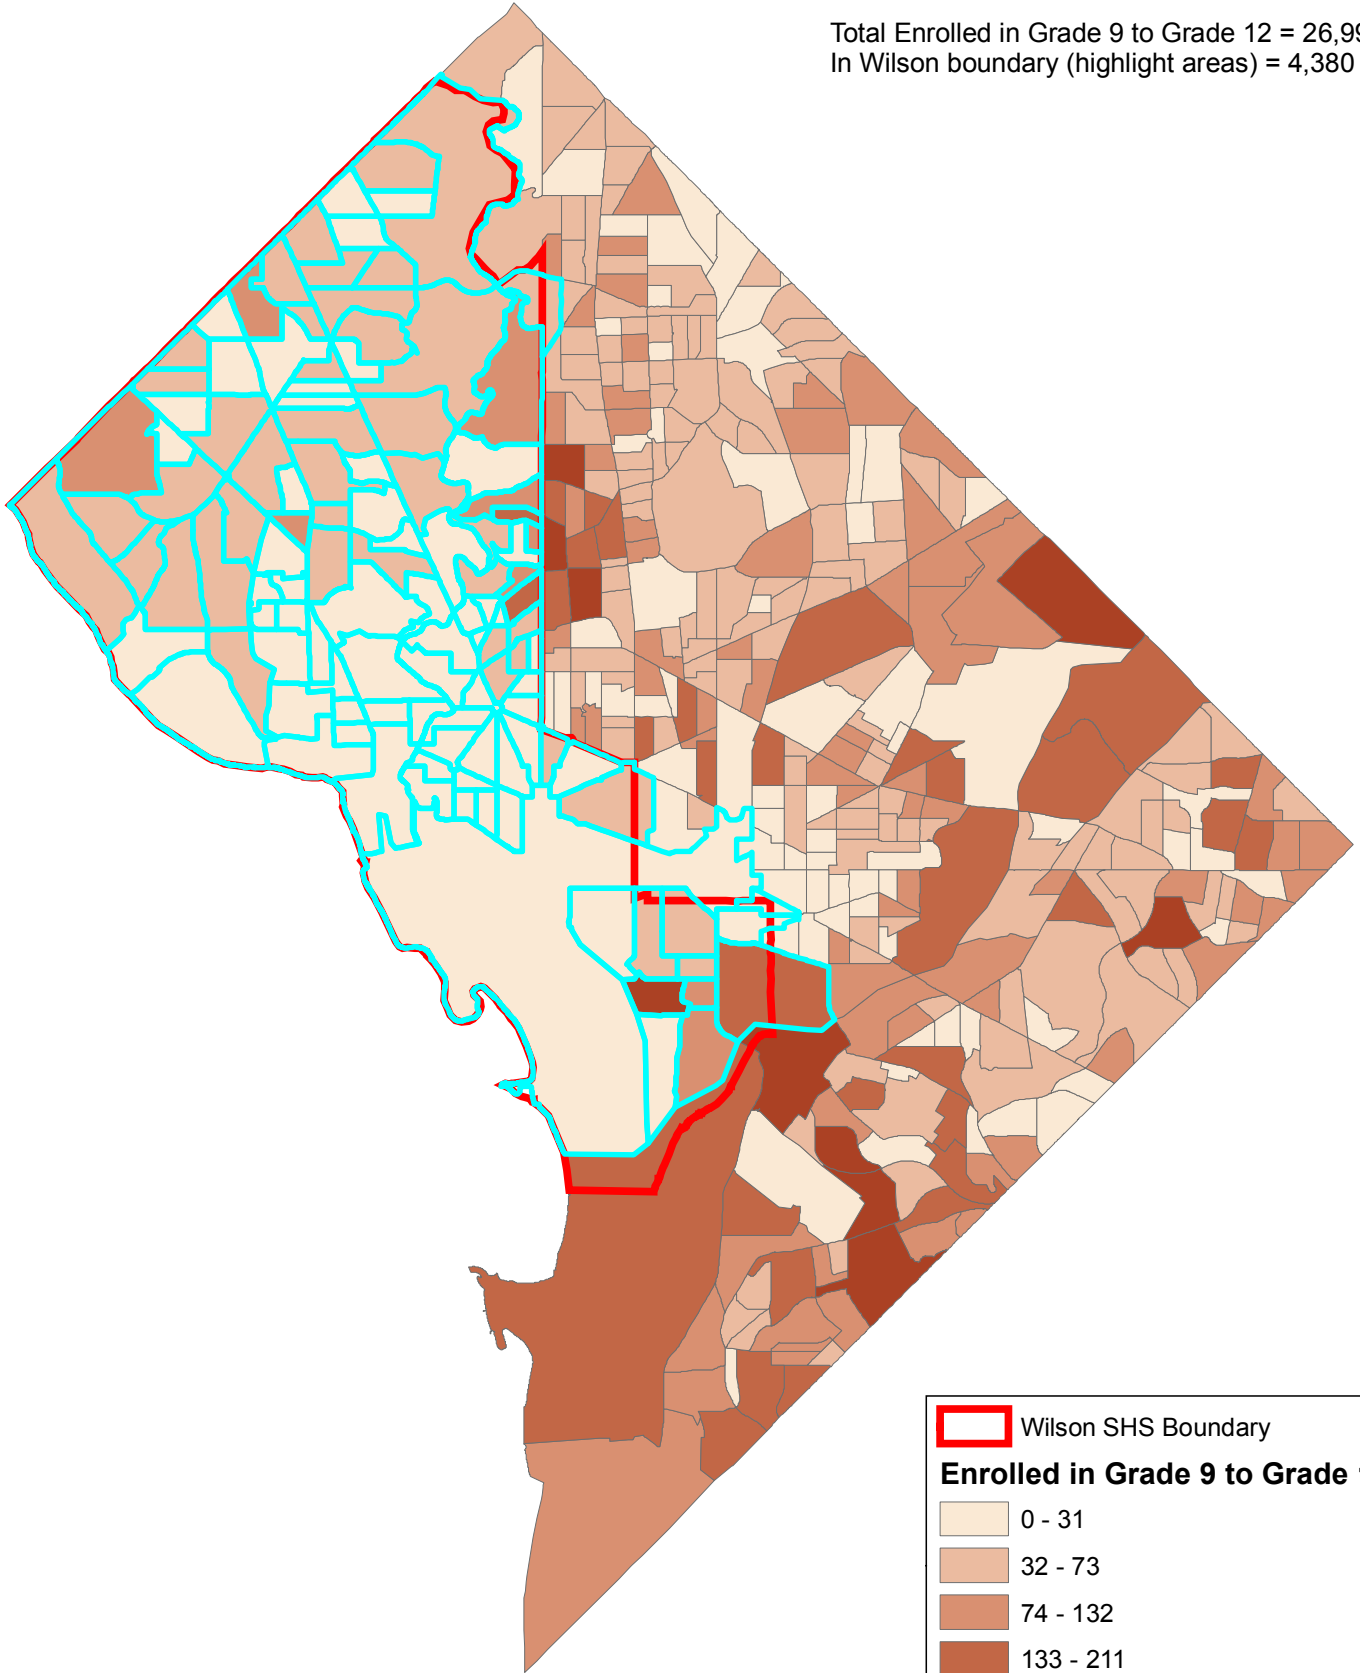

Children Enrolled in Grade 9 to Grade 12 in Washington DC by Census Block Group in 2000

Total Enrolled in Grade 9 to Grade 12 = 26,992
In Wilson boundary (highlight areas) = 4,380

0 0.5 1 2 3 4 Miles