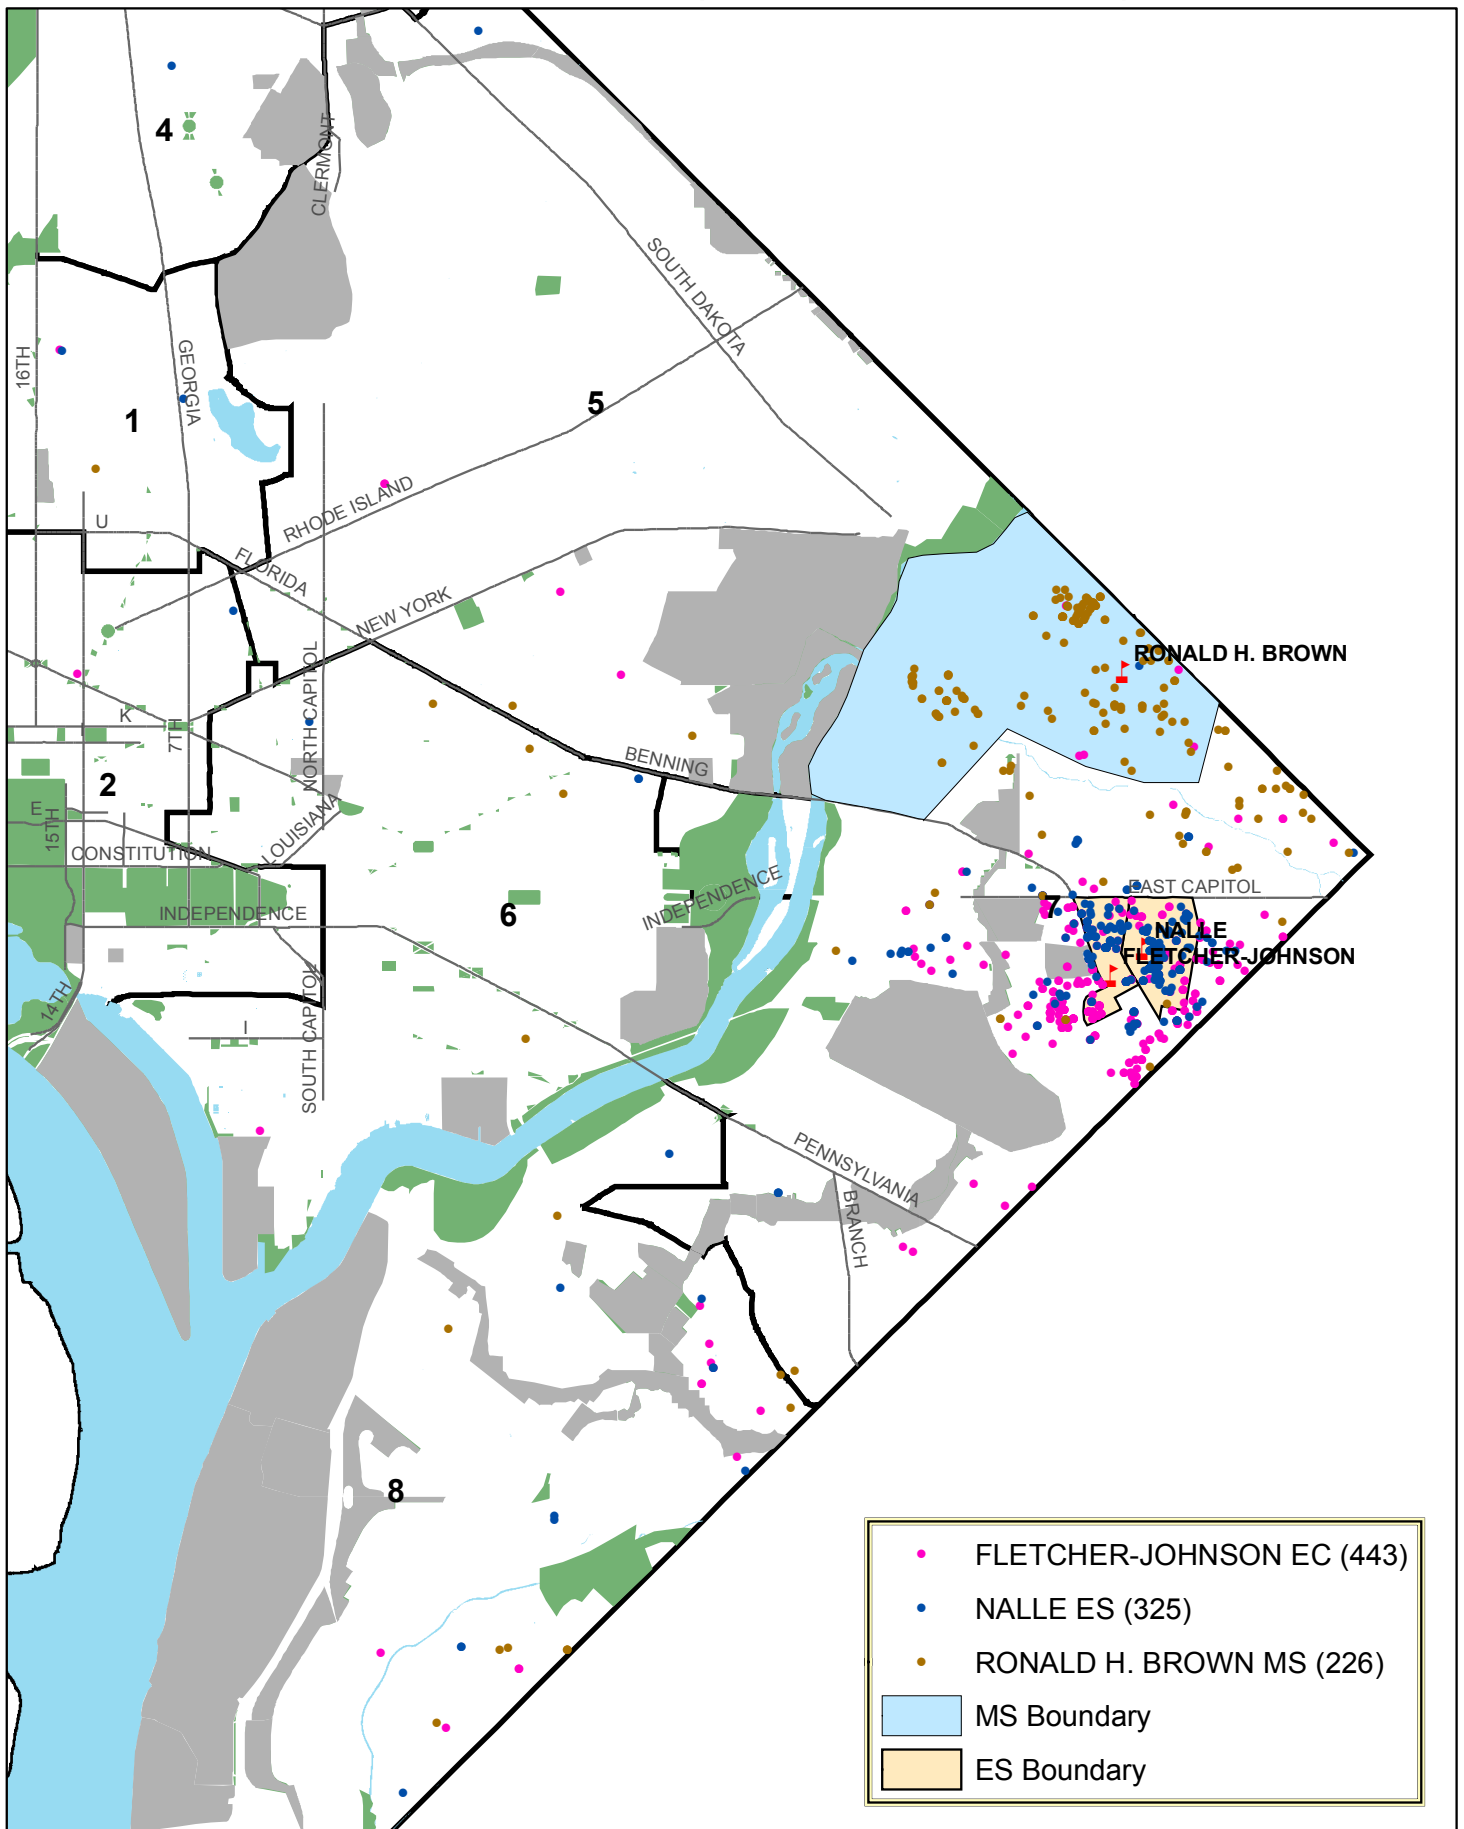

Distribution of Fletcher-Johnson EC (Closing School) and Nalle ES, Ron Brown MS (Receiving School) Students

Source: District of Columbia Public Schools,
 District of Columbia Board of Education Public Charter Schools,
 District of Columbia Public Charter School Board

0 0.16.3 0.6 0.9 1.2
 Miles