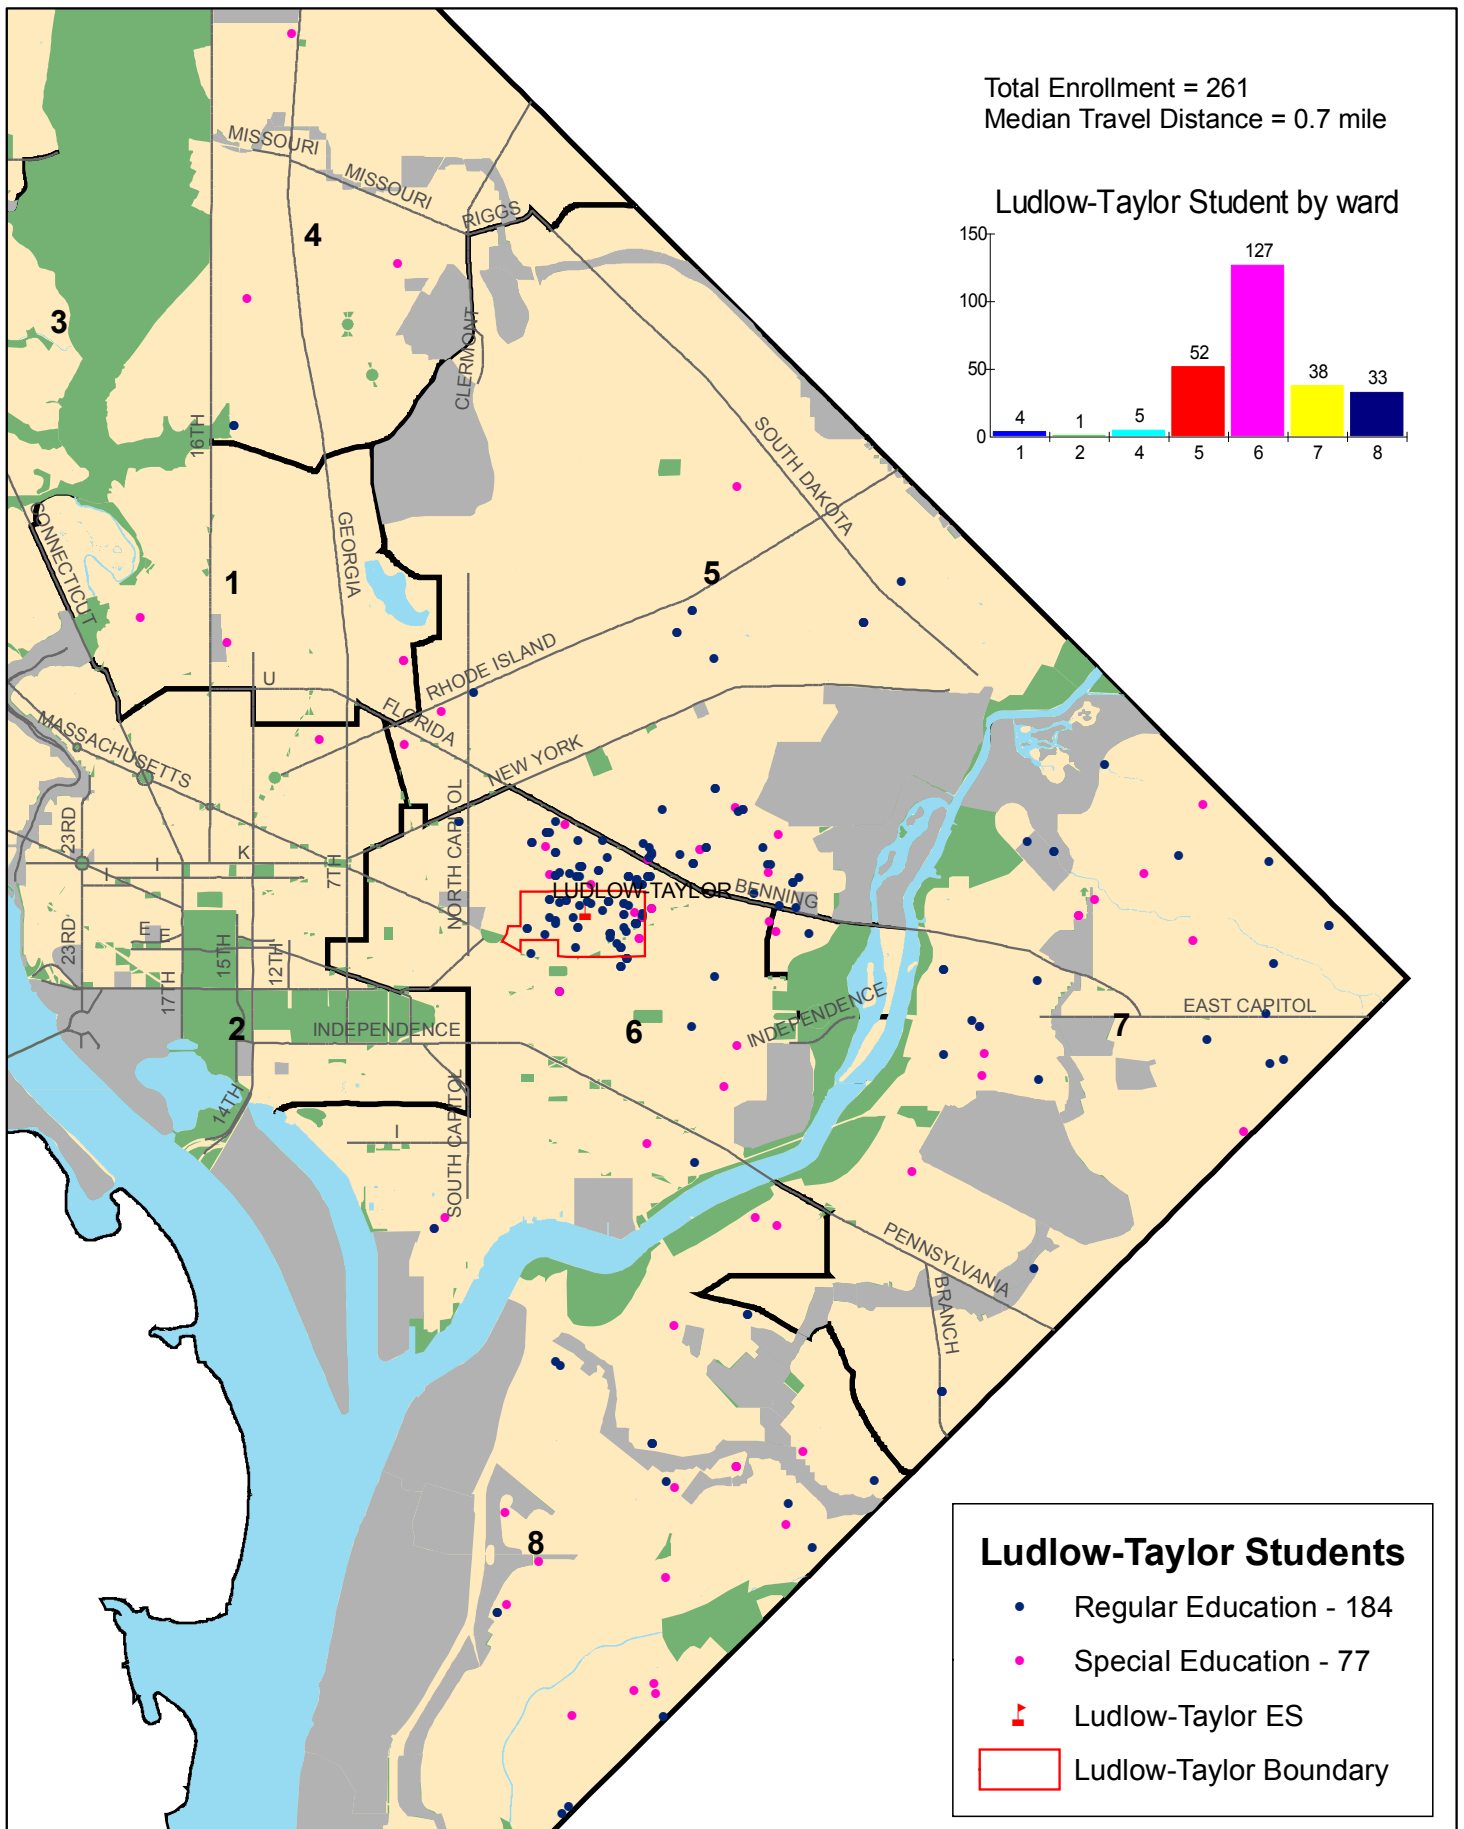

# Distribution of Ludlow-Taylor ES Students in SY2005-06

Source: District of Columbia Public Schools,  
District of Columbia Board of Education Public Charter Schools,  
District of Columbia Public Charter School Board

0 0.20.4 0.8 1.2 1.6 Miles