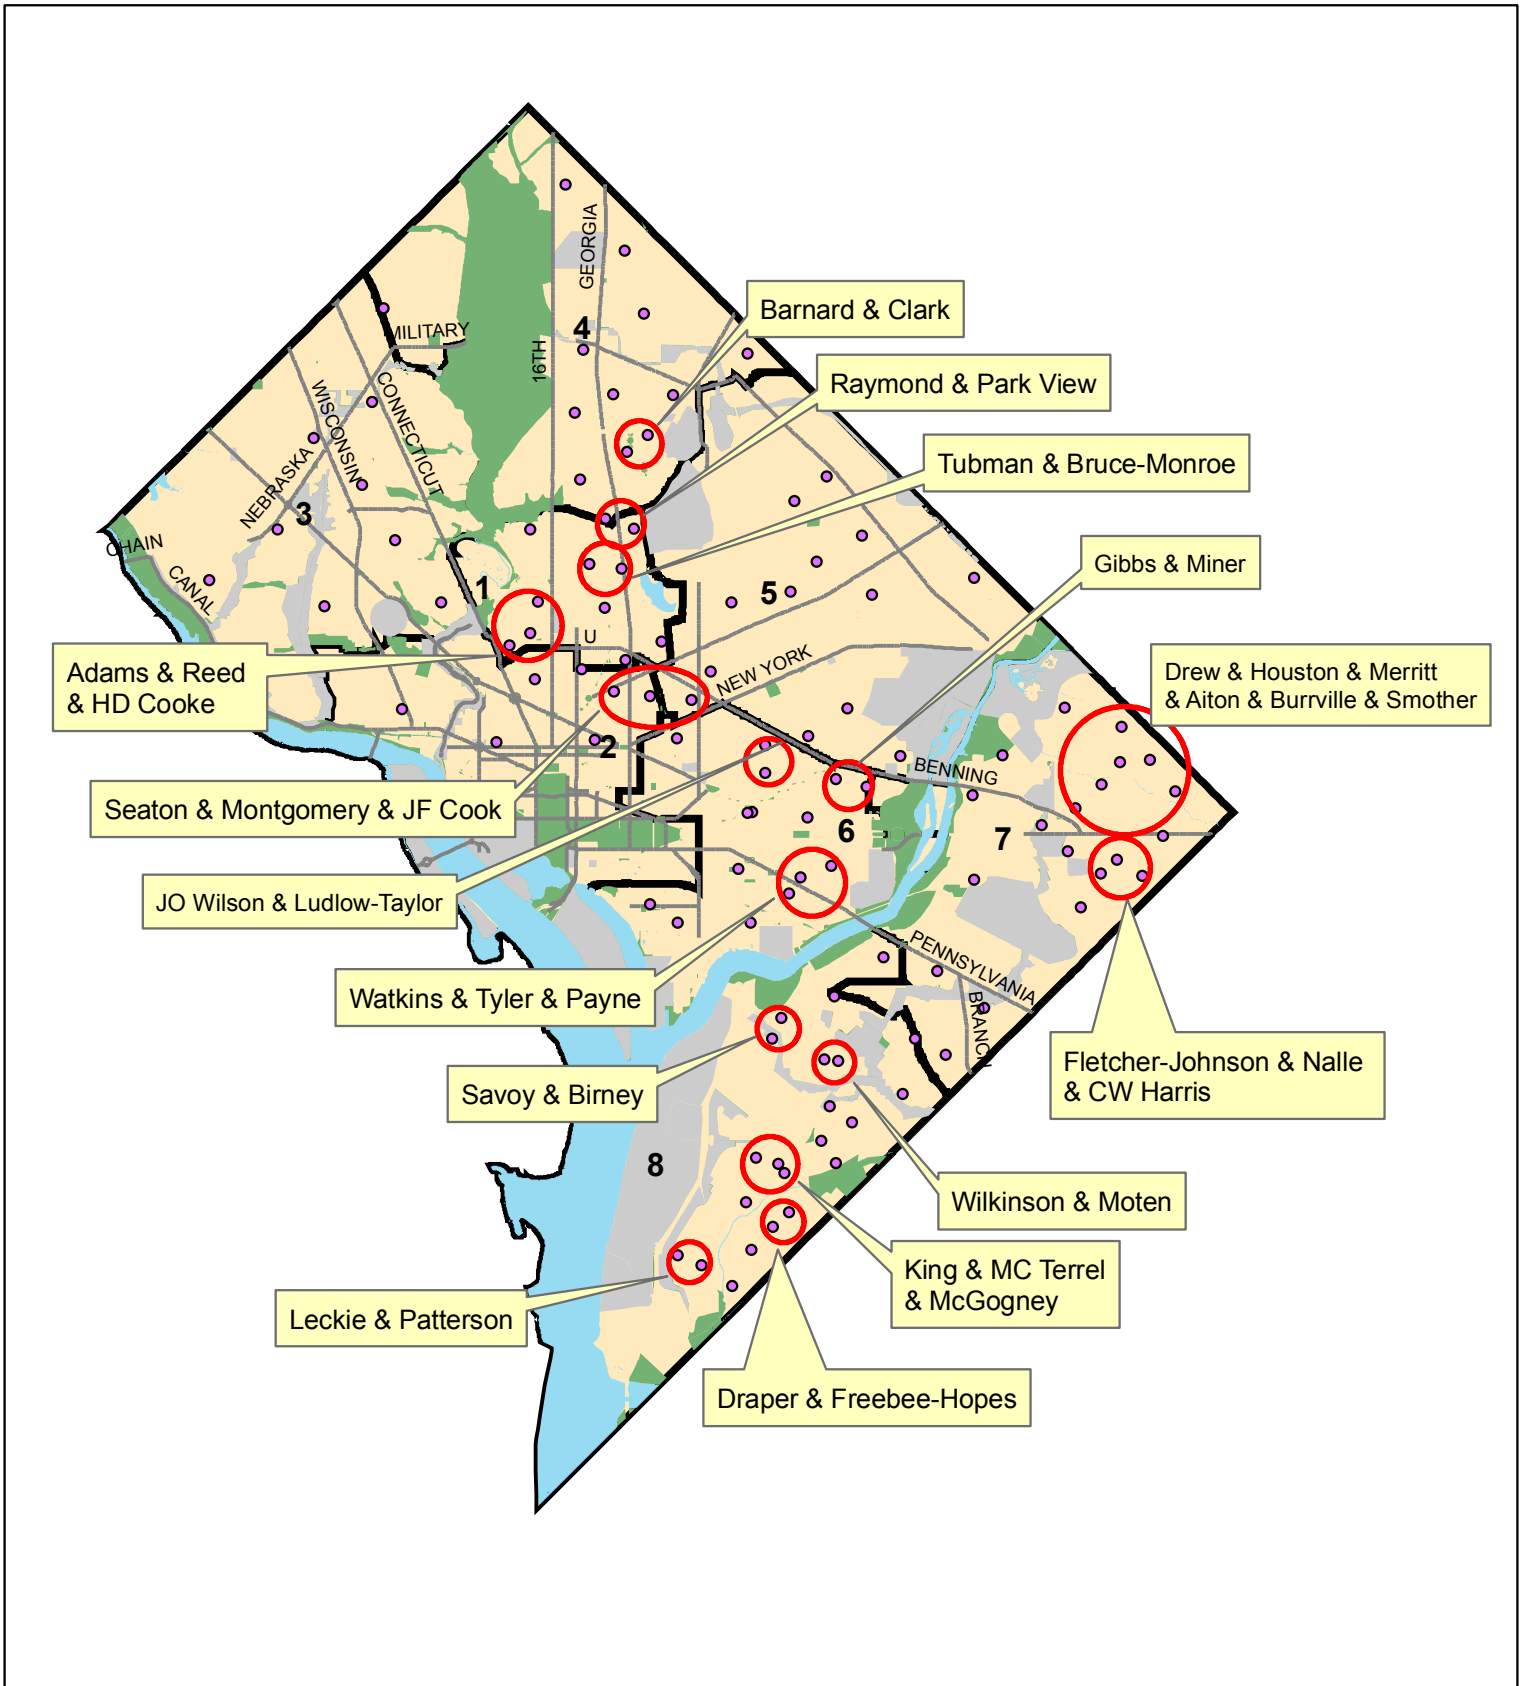

Elementary School / Education Center Less than or close to 1/4 mile Distance SY2005-06

Source: District of Columbia Public Schools