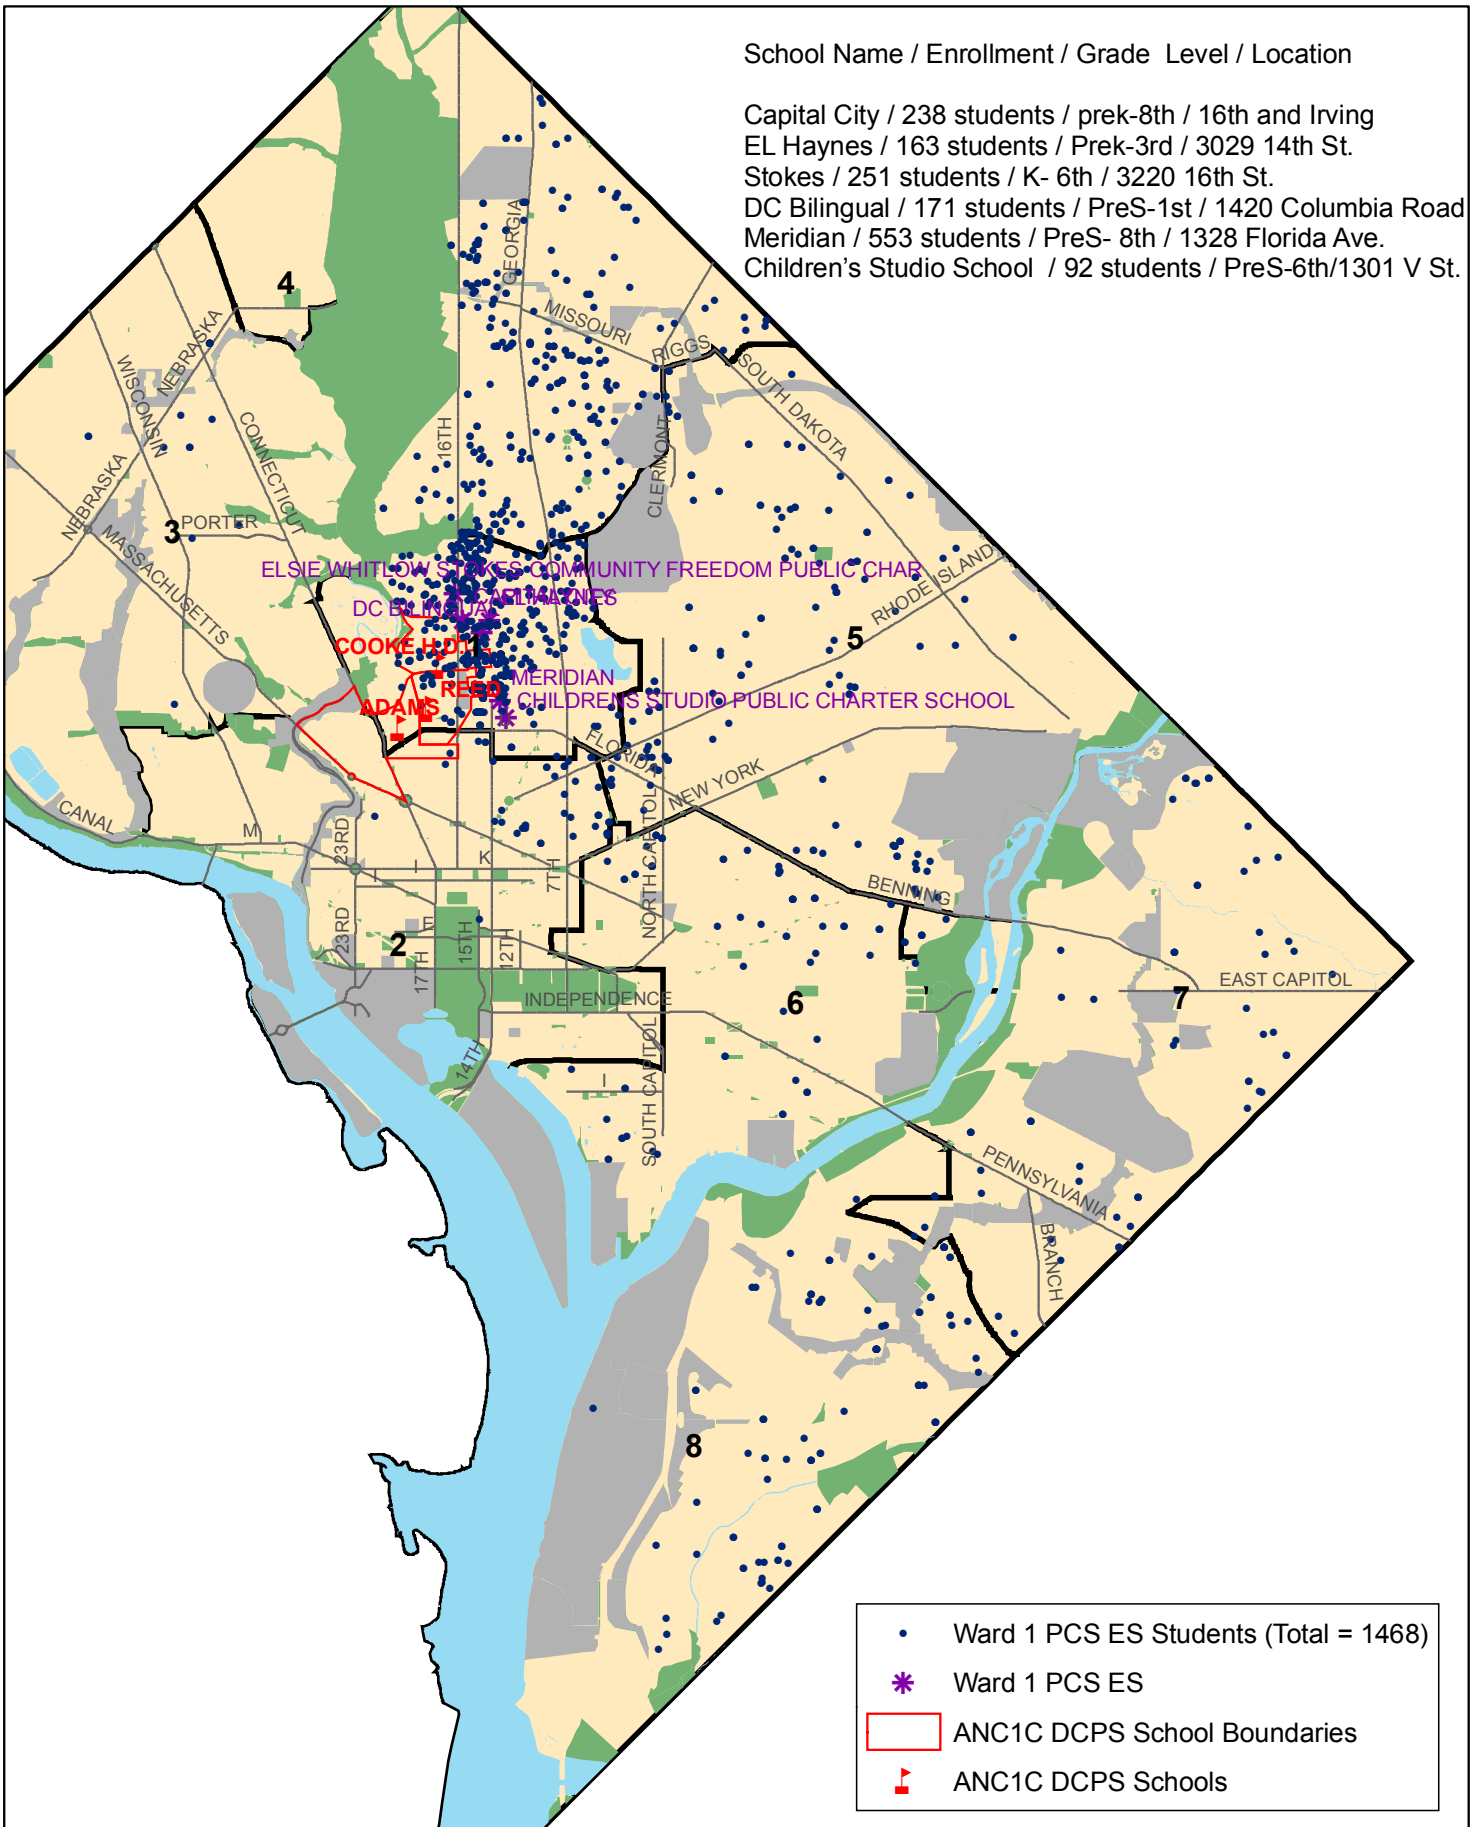

# Distribution of Students Attending Ward 1 Public Charter Elementary Schools in SY2005-06

School Name / Enrollment / Grade Level / Location

Capital City / 238 students / prek-8th / 16th and Irving

EL Haynes / 163 students / Prek-3rd / 3029 14th St.

Stokes / 251 students / K- 6th / 3220 16th St.

DC Bilingual / 171 students / PreS-1st / 1420 Columbia Road

Meridian / 553 students / PreS- 8th / 1328 Florida Ave.

Children's Studio School / 92 students / PreS-6th/1301 V St.

Source: District of Columbia Public Schools,  
 District of Columbia Board of Education Public Charter Schools,  
 District of Columbia Public Charter School Board

0 0.25 0.5 1 1.5 2 Miles