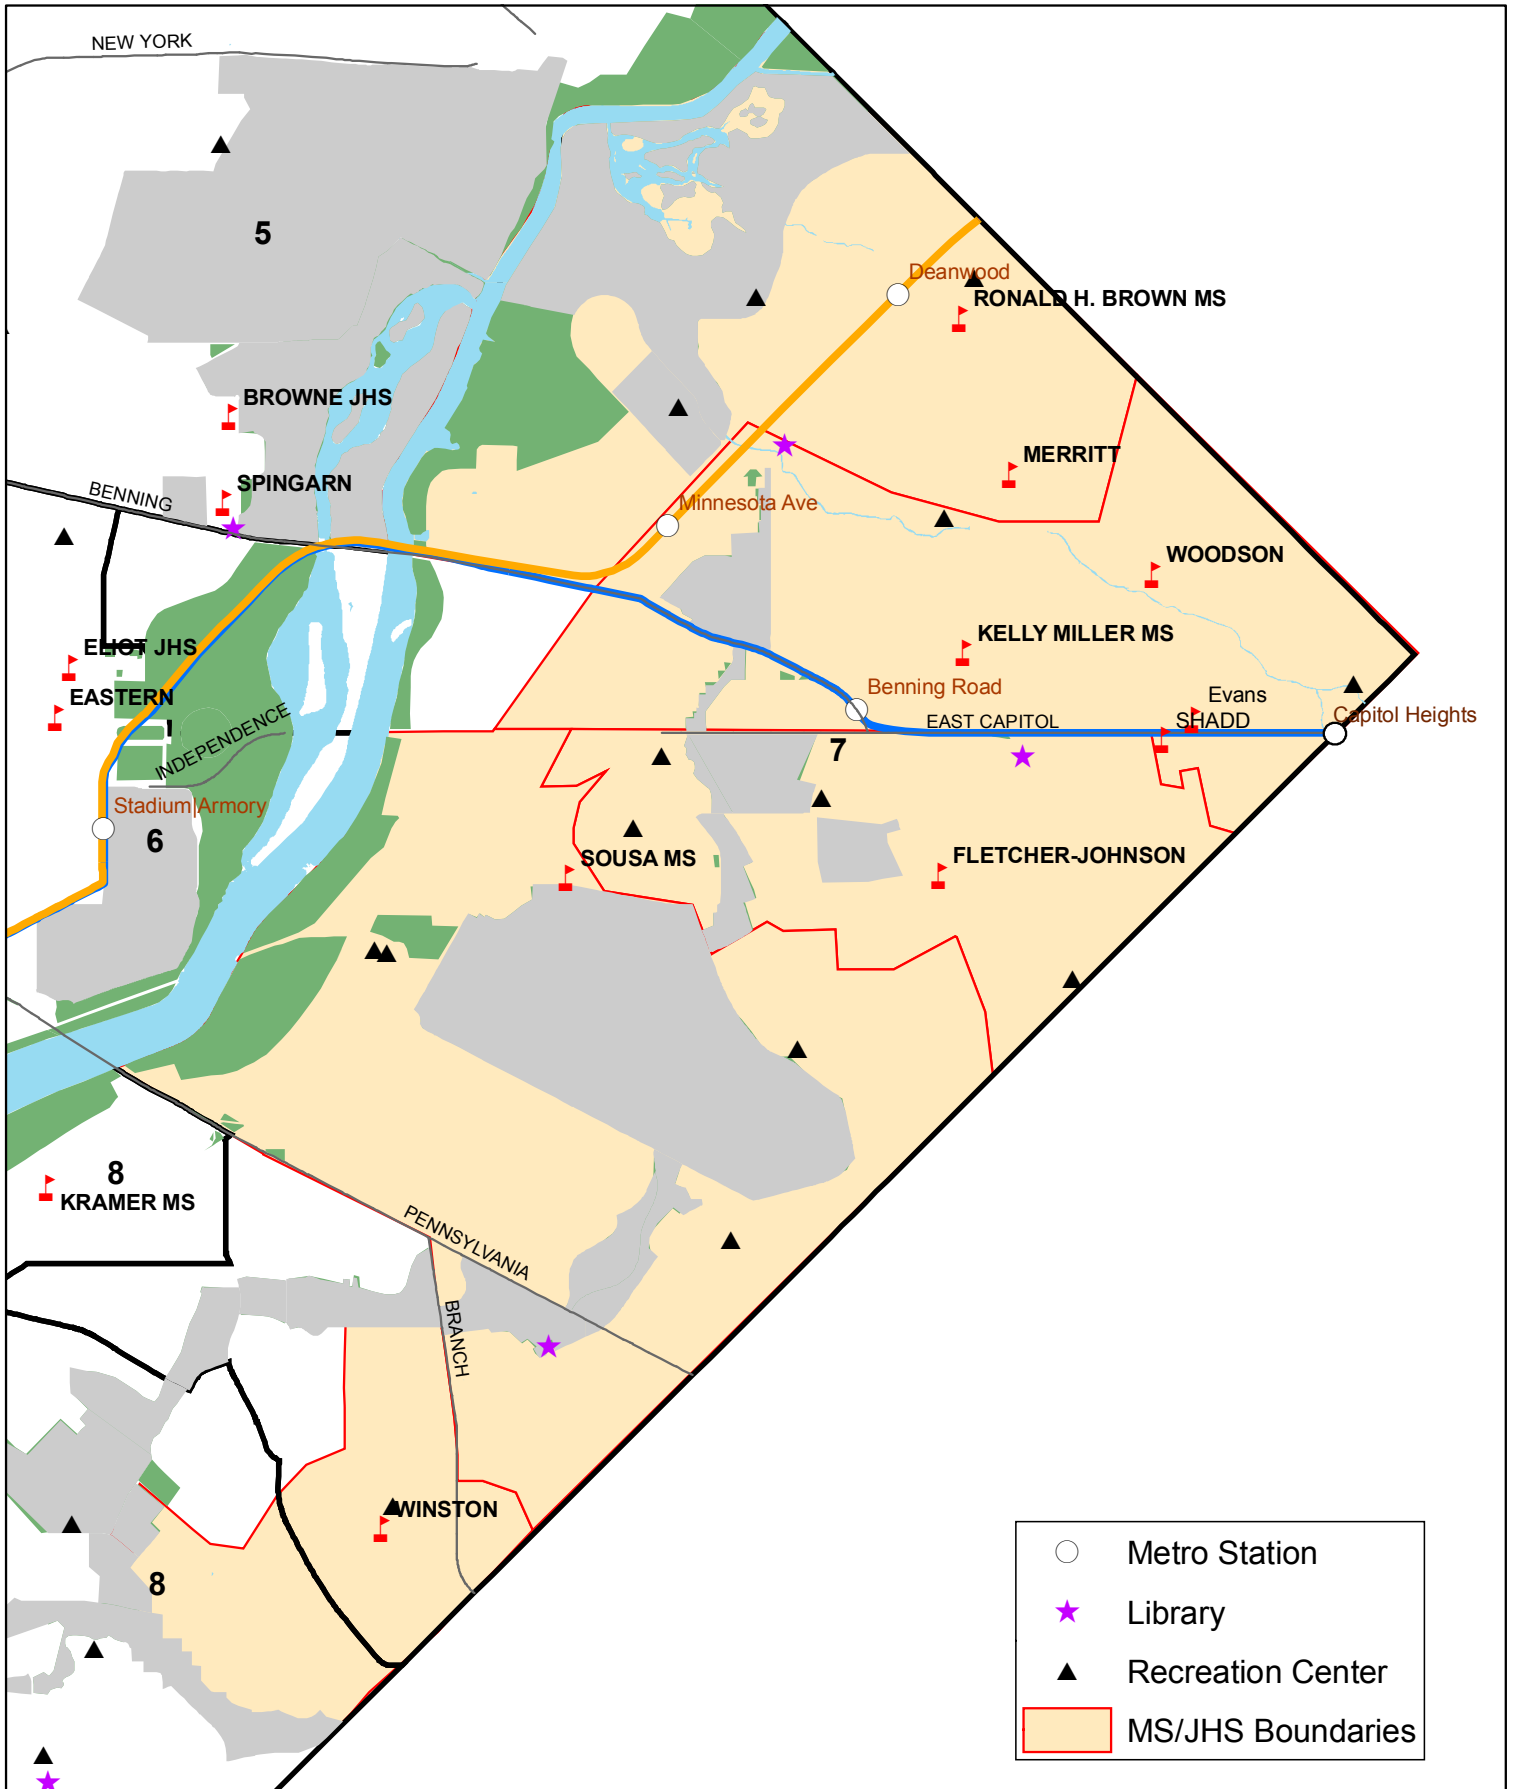

# Ward 7 DCPS Middle Schools

- Metro Station
- ★ Library
- ▲ Recreation Center
- MS/JHS Boundaries