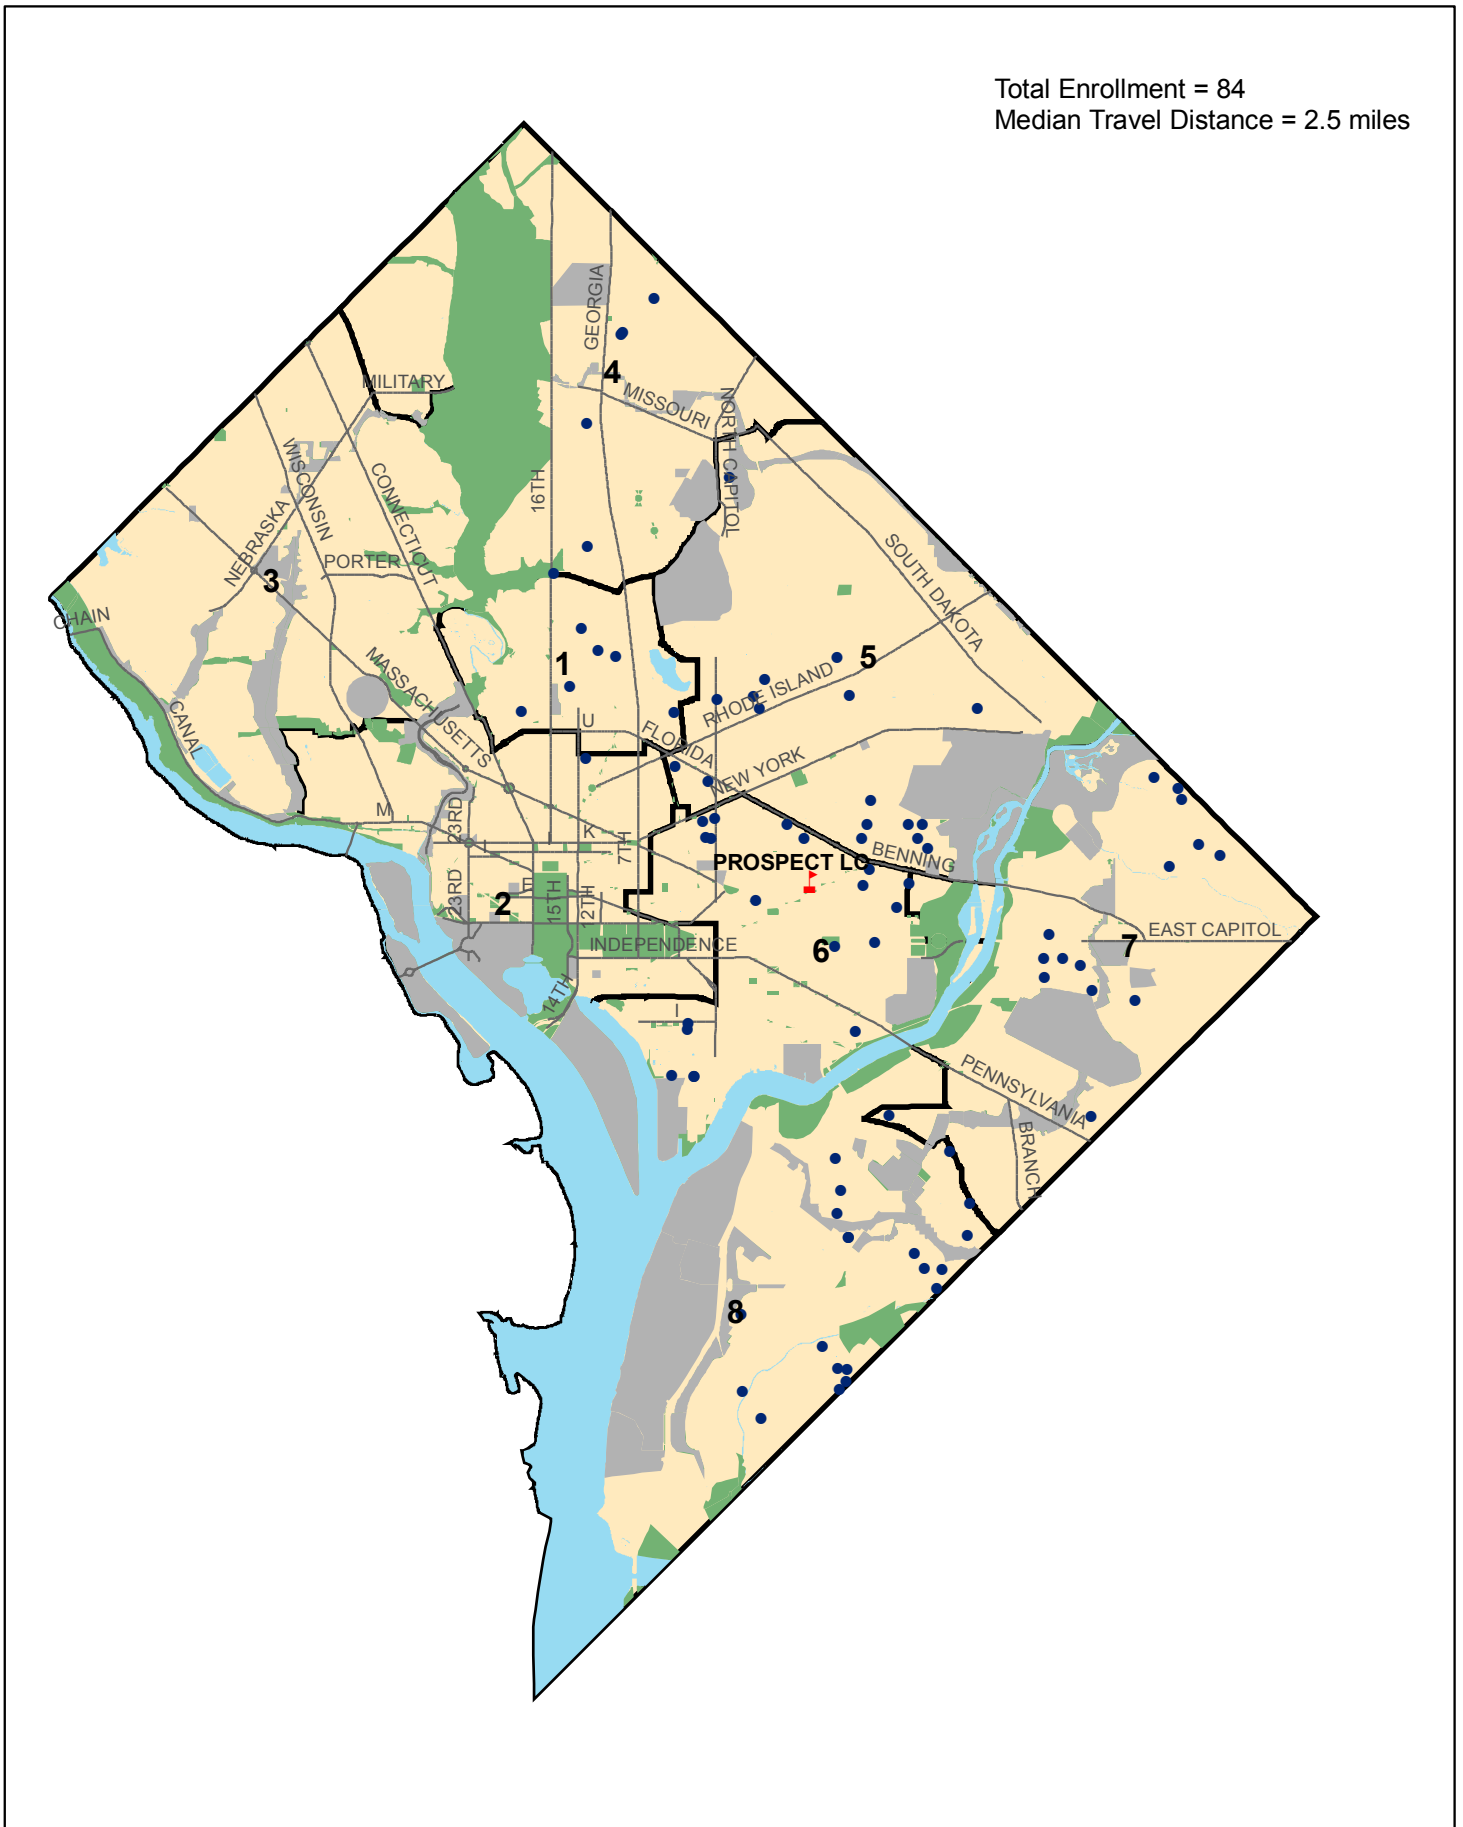

Distribution of Prospect Learning Cencter Sp. Ed Students SY2005-06

Total Enrollment = 84
Median Travel Distance = 2.5 miles

Source: District of Columbia Public Schools,
District of Columbia Board of Education Public Charter Schools,
District of Columbia Public Charter School Board

0 0.30.6 1.2 1.8 2.4
Miles