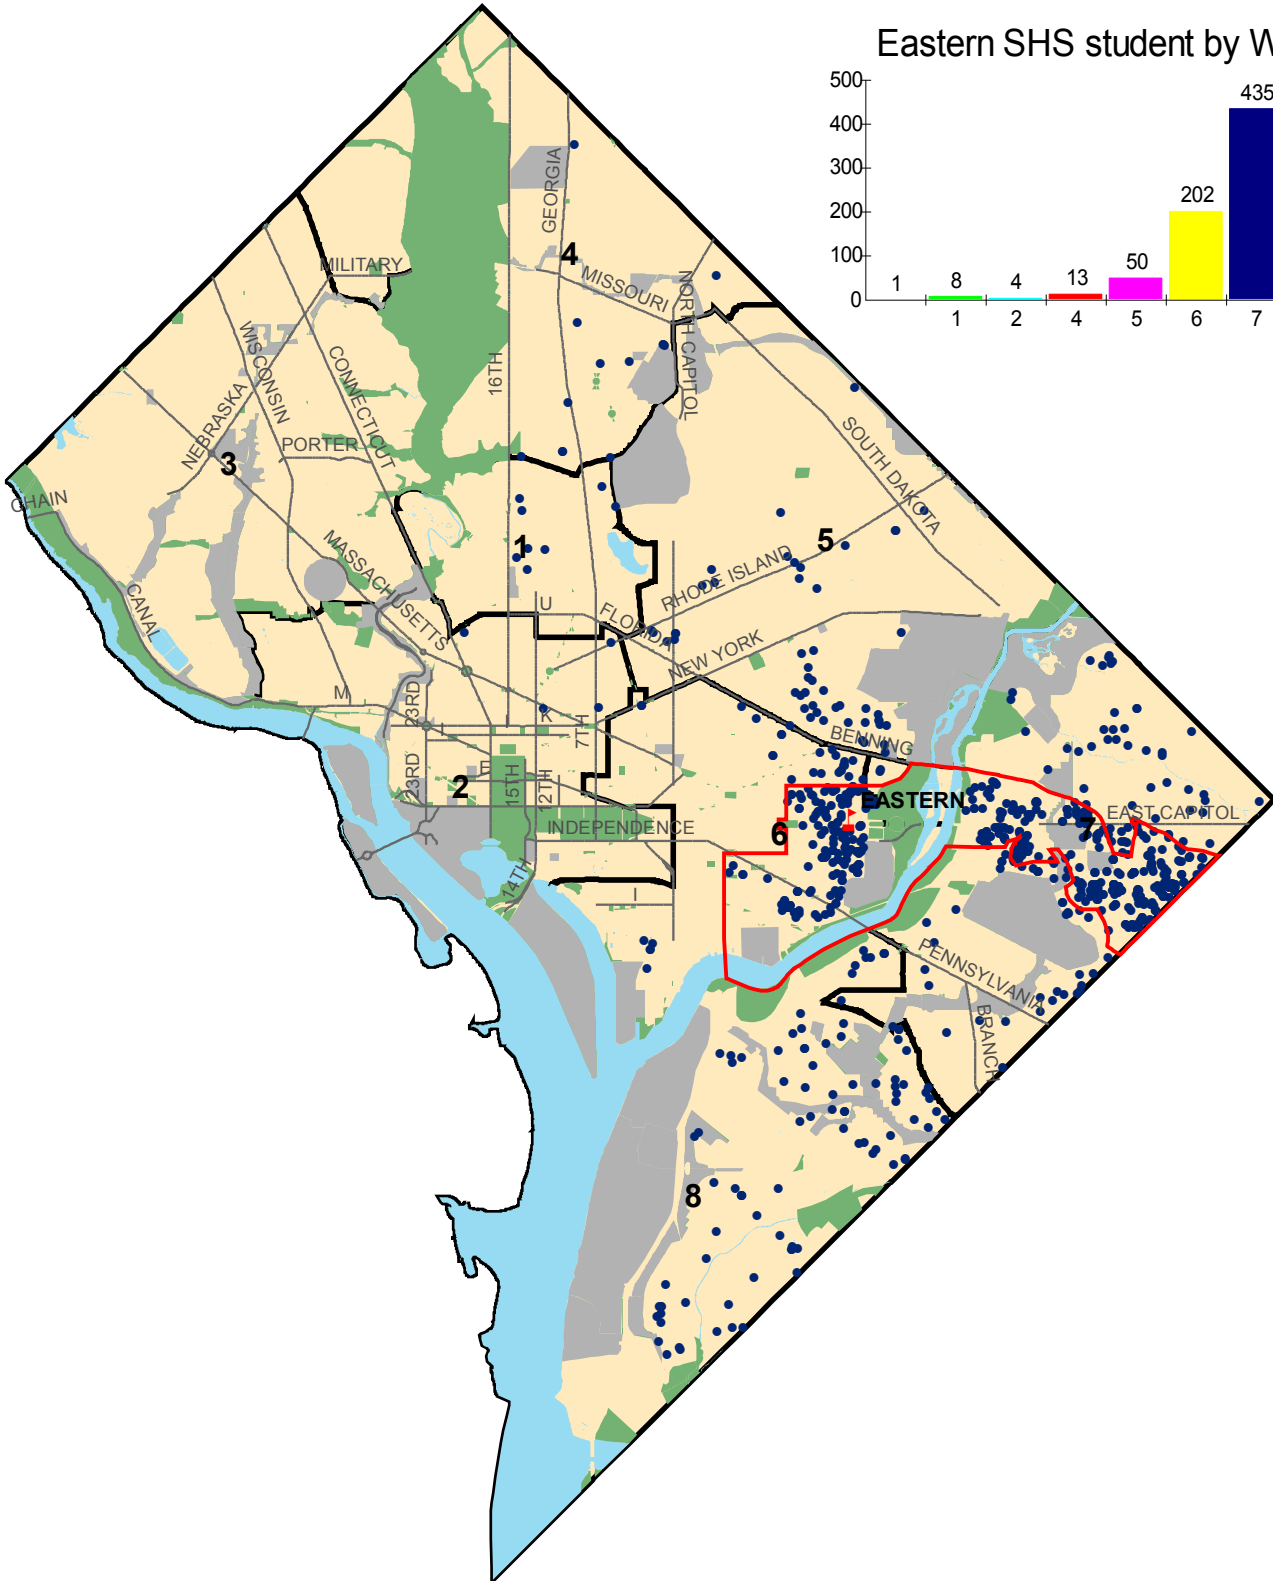

# Distribution of Eastern High School Students SY2005-06

Total Enrollment = 805  
 Median Travel Distance = 2.1 miles  
 Out of boundary students = 292

Eastern SHS student by Ward

Source: District of Columbia Public Schools,  
 District of Columbia Board of Education Public Charter Schools,  
 District of Columbia Public Charter School Board

0 0.30.6 1.2 1.8 2.4

Miles