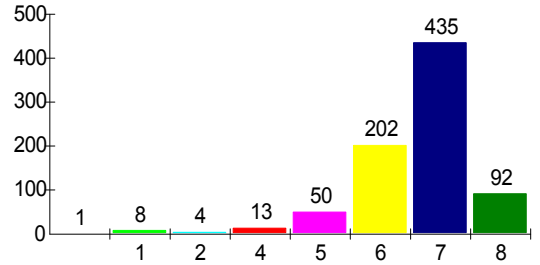

# Distribution of Eastern High School Students SY2005-06

Total Enrollment = 805  
 Median Travel Distance = 2.1 miles  
 Out of boundary students = 292

Eastern SHS student by Ward

Source: District of Columbia Public Schools,  
 District of Columbia Board of Education Public Charter Schools,  
 District of Columbia Public Charter School Board

0 0.30.6 1.2 1.8 2.4

Miles