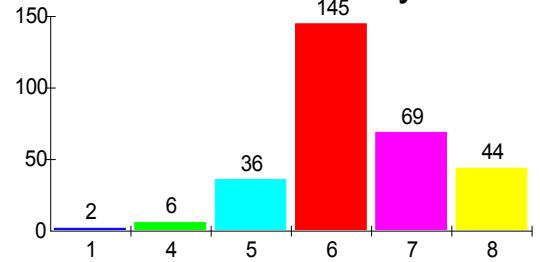

Distribution of Eliot Junior High School Students SY2005-06

Total Enrollment = 302
 Median Travel Distance = 0.8 miles
 Out of boundary students = 217

Eliot JHS student by Ward

Source: District of Columbia Public Schools,
 District of Columbia Board of Education Public Charter Schools,
 District of Columbia Public Charter School Board