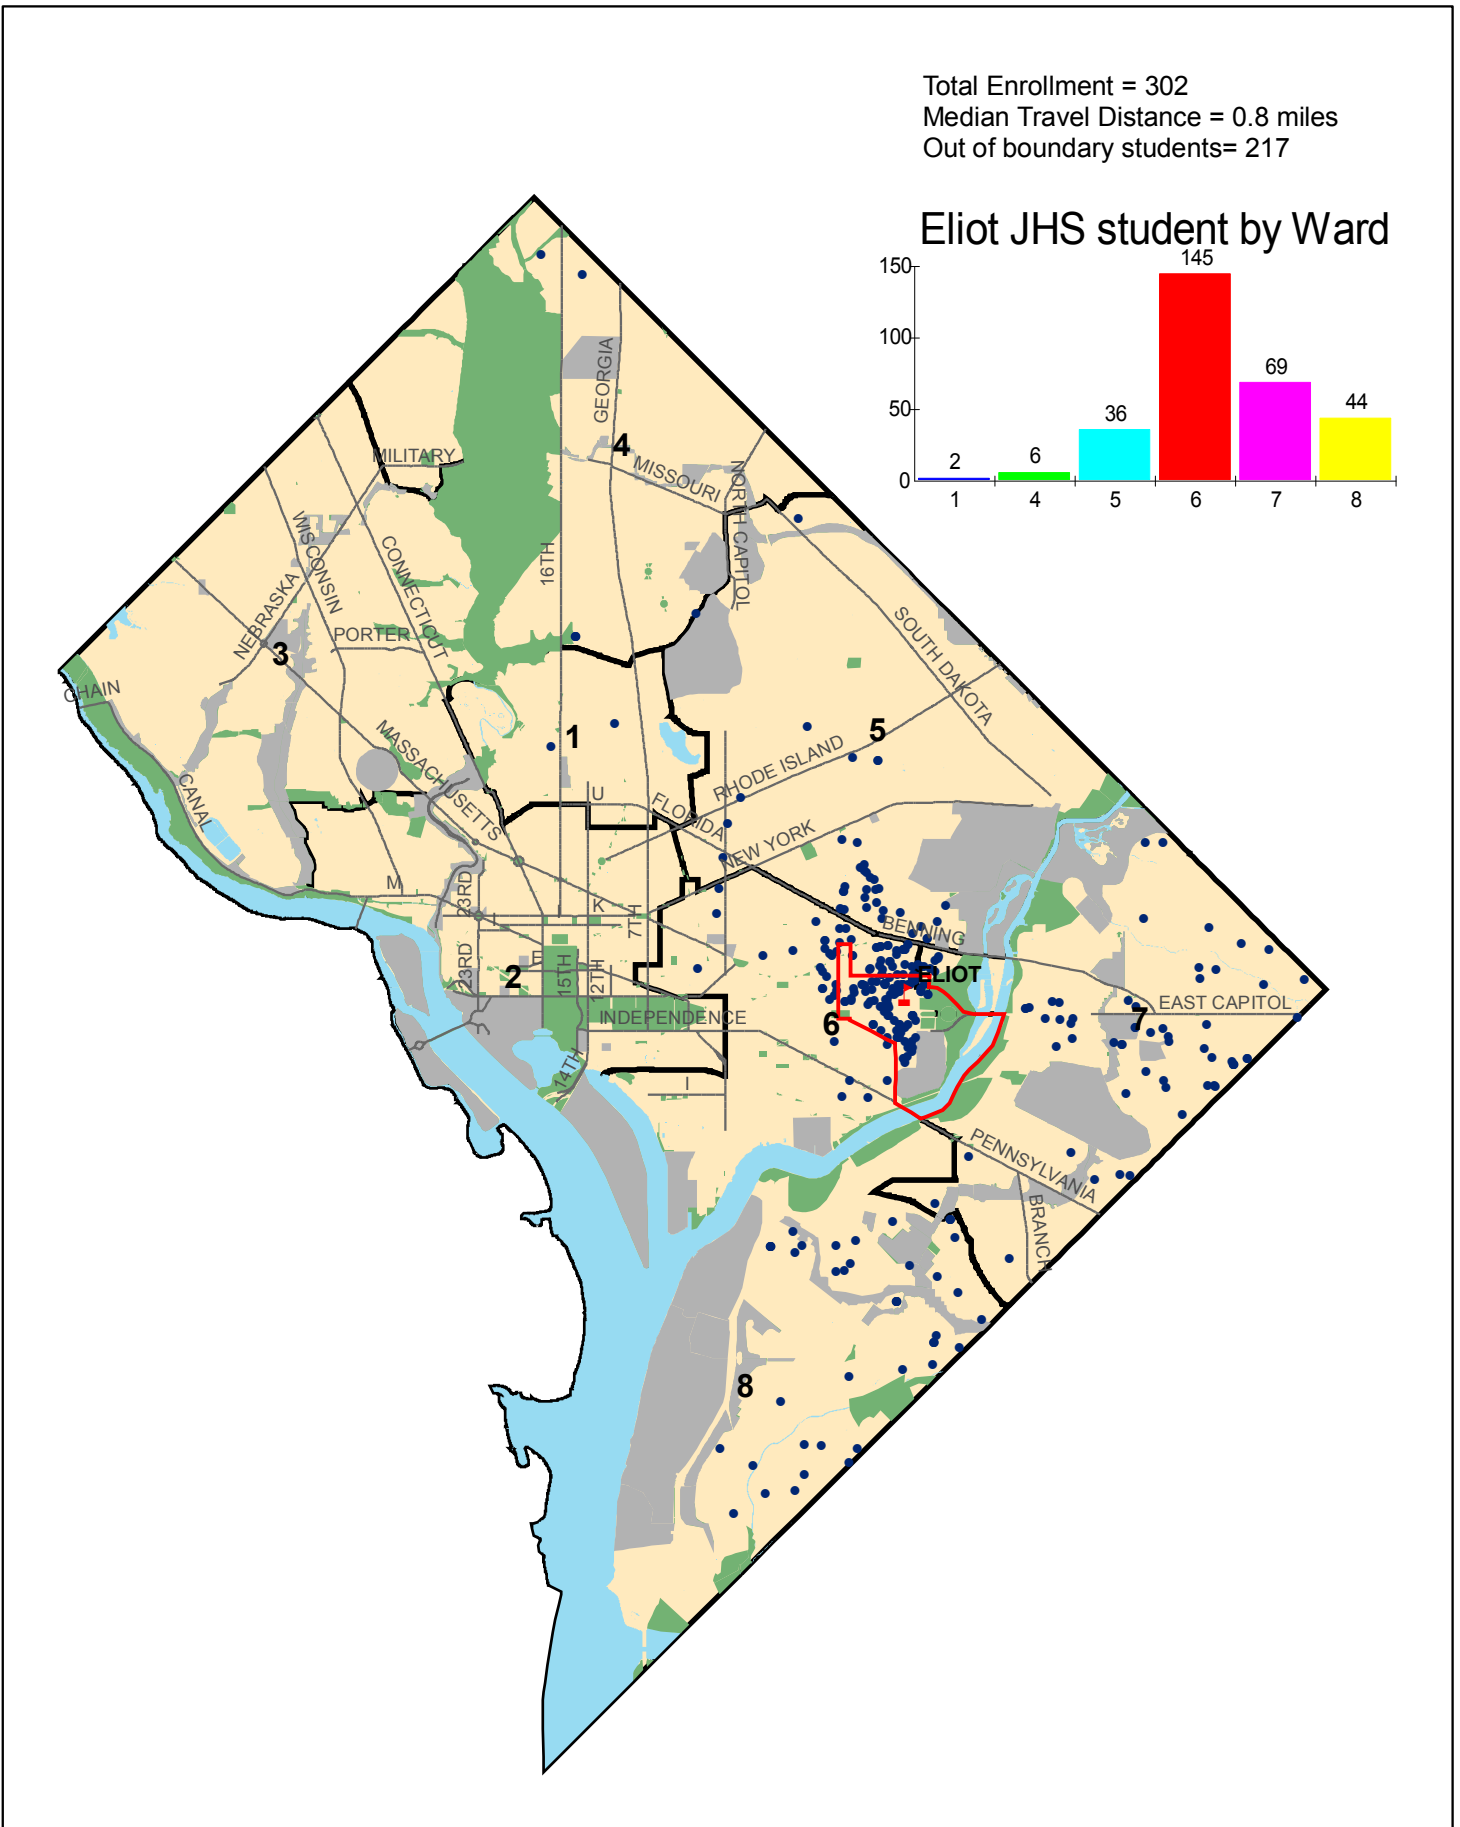

Distribution of Eliot Junior High School Students SY2005-06

Total Enrollment = 302
 Median Travel Distance = 0.8 miles
 Out of boundary students = 217

Eliot JHS student by Ward

Source: District of Columbia Public Schools,
 District of Columbia Board of Education Public Charter Schools,
 District of Columbia Public Charter School Board