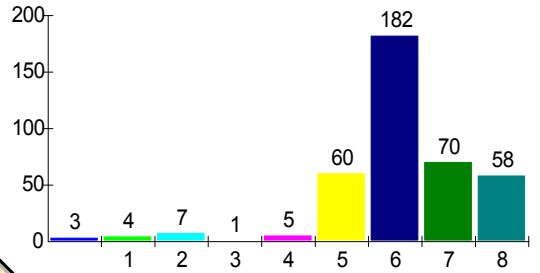

Distribution of Stuart-Hubson Middle School Students SY2005-06

Total Enrollment = 390
Median Travel Distance = 1.5 miles

Stuart-Hubson MS student by Ward

Source: District of Columbia Public Schools,
District of Columbia Board of Education Public Charter Schools,
District of Columbia Public Charter School Board

0 0.30.6 1.2 1.8 2.4
Miles