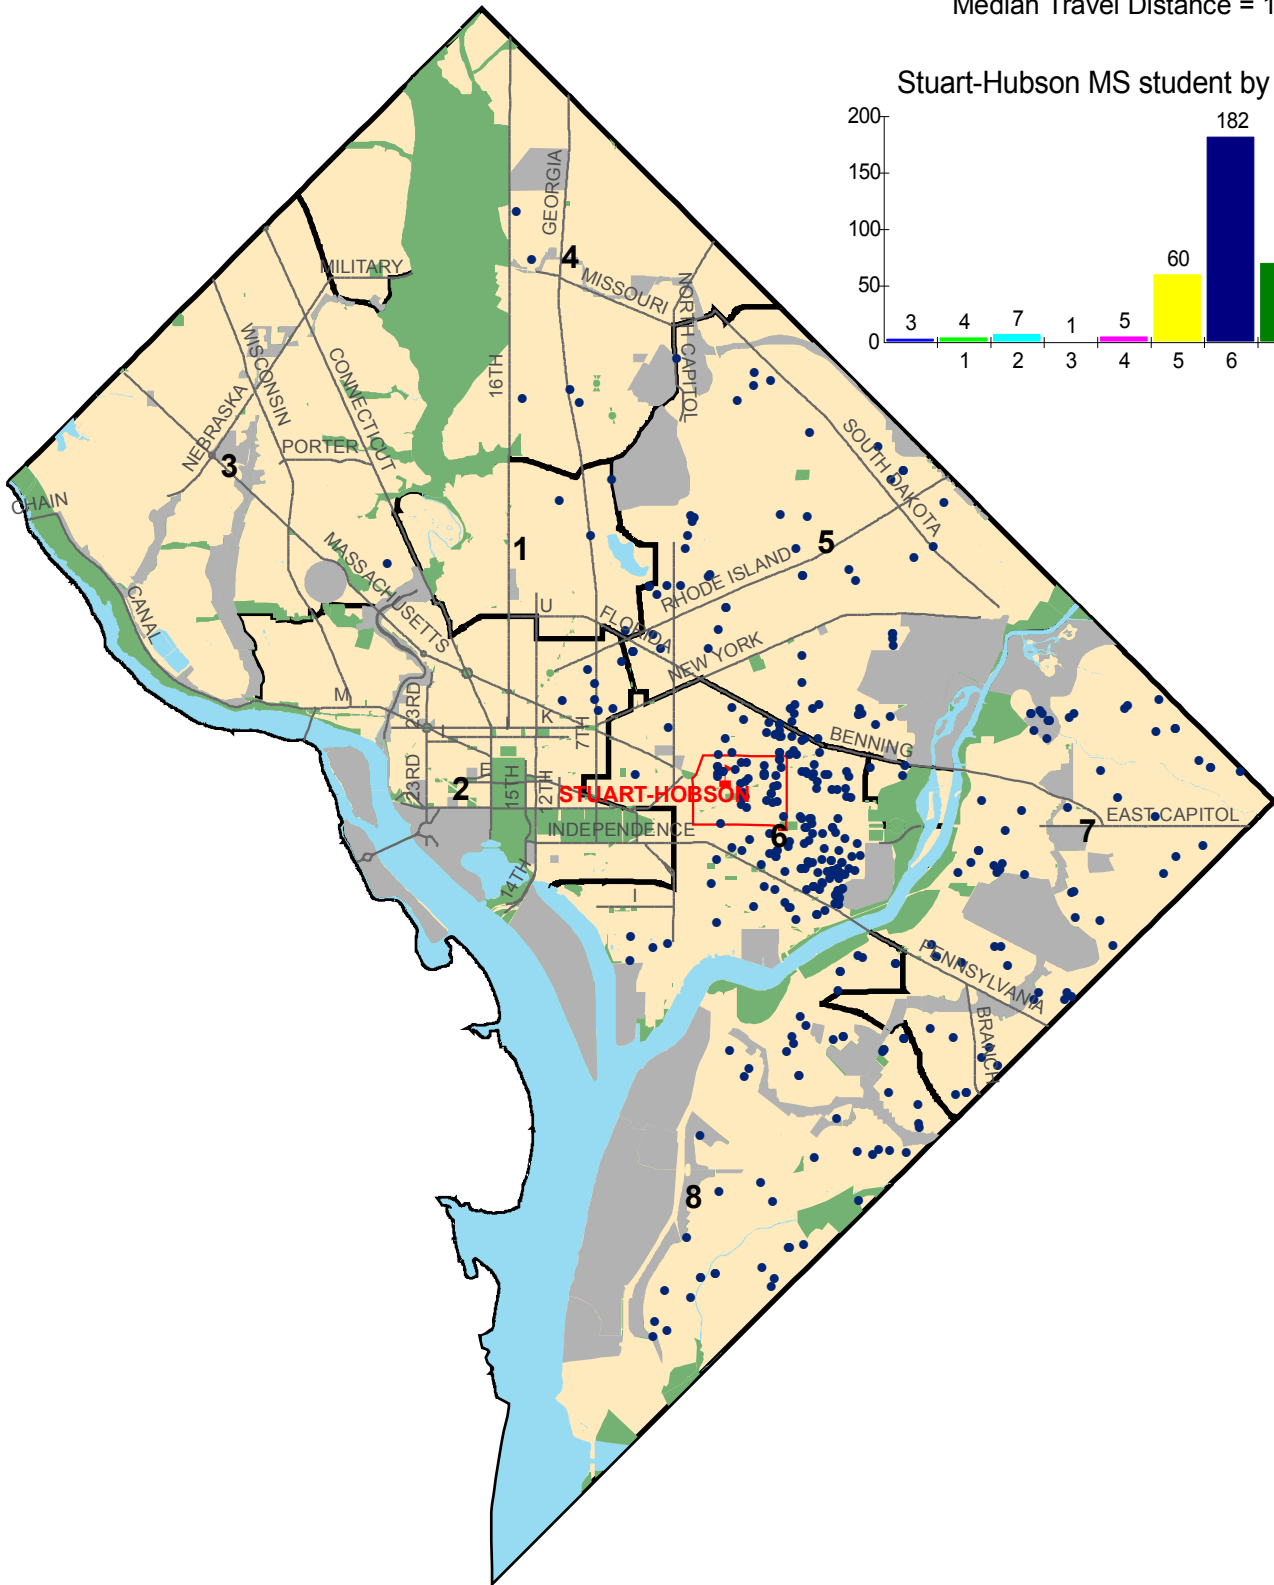

Distribution of Stuart-Hubson Middle School Students SY2005-06

Total Enrollment = 390
Median Travel Distance = 1.5 miles

Stuart-Hubson MS student by Ward

Source: District of Columbia Public Schools,
District of Columbia Board of Education Public Charter Schools,
District of Columbia Public Charter School Board

0 0.30.6 1.2 1.8 2.4
Miles