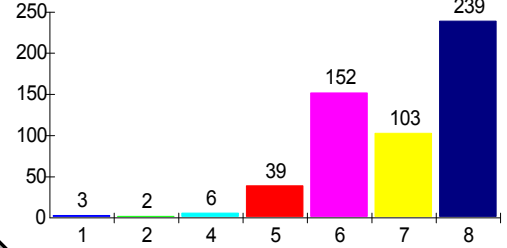

Distribution of Hine Junior High School Students SY2005-06

Total Enrollment = 544
 Median Travel Distance = 1.9 mile
 Out of boundary students = 445

Hine JHS student by Ward

Source: District of Columbia Public Schools,
 District of Columbia Board of Education Public Charter Schools,
 District of Columbia Public Charter School Board