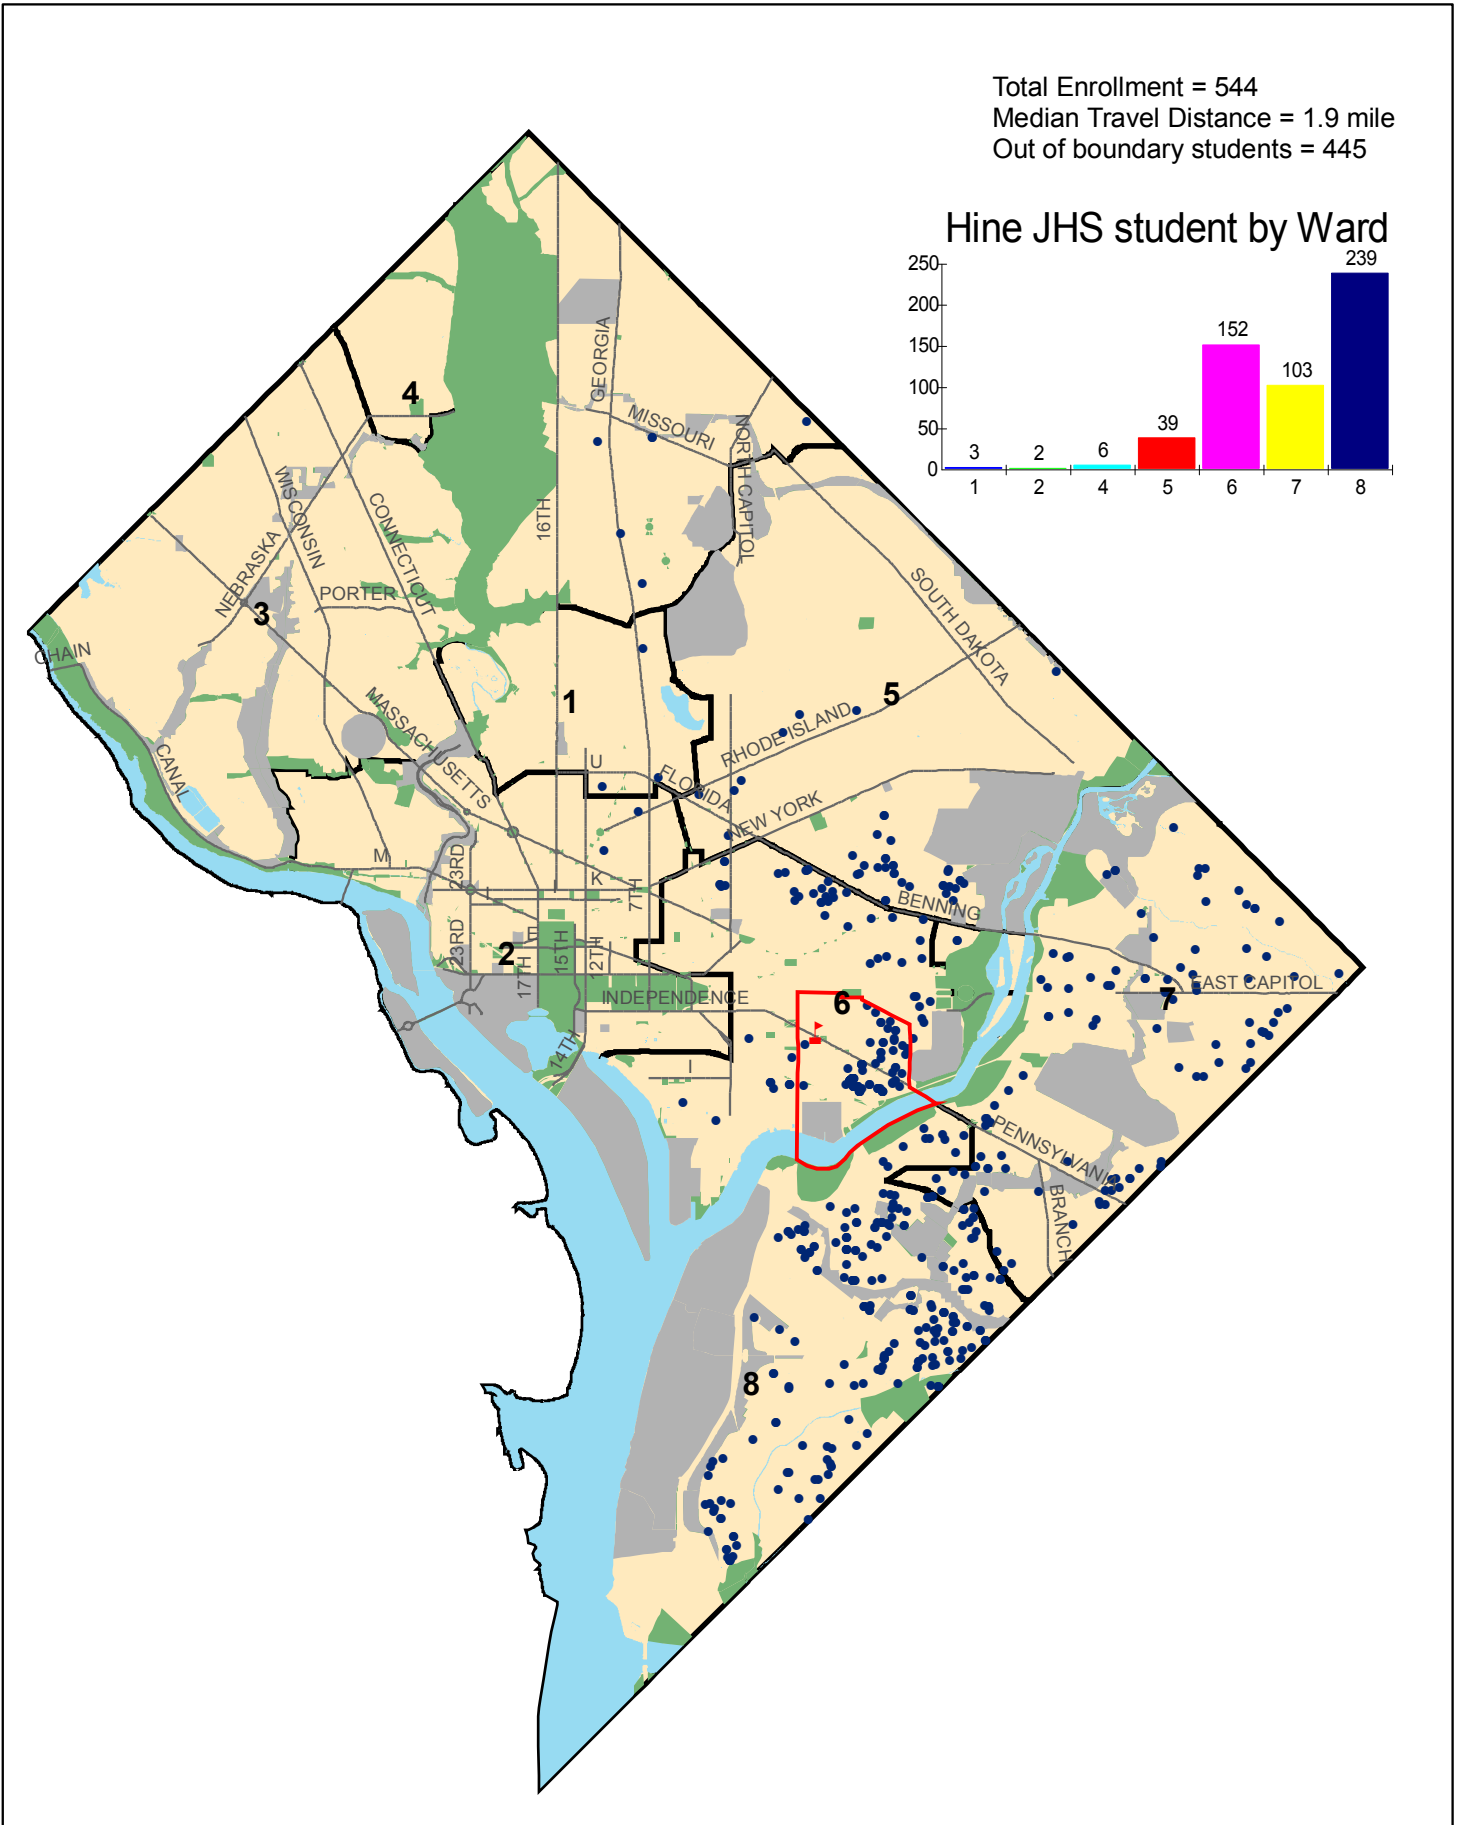

Distribution of Hine Junior High School Students SY2005-06

Total Enrollment = 544
 Median Travel Distance = 1.9 mile
 Out of boundary students = 445

Hine JHS student by Ward

Source: District of Columbia Public Schools,
 District of Columbia Board of Education Public Charter Schools,
 District of Columbia Public Charter School Board