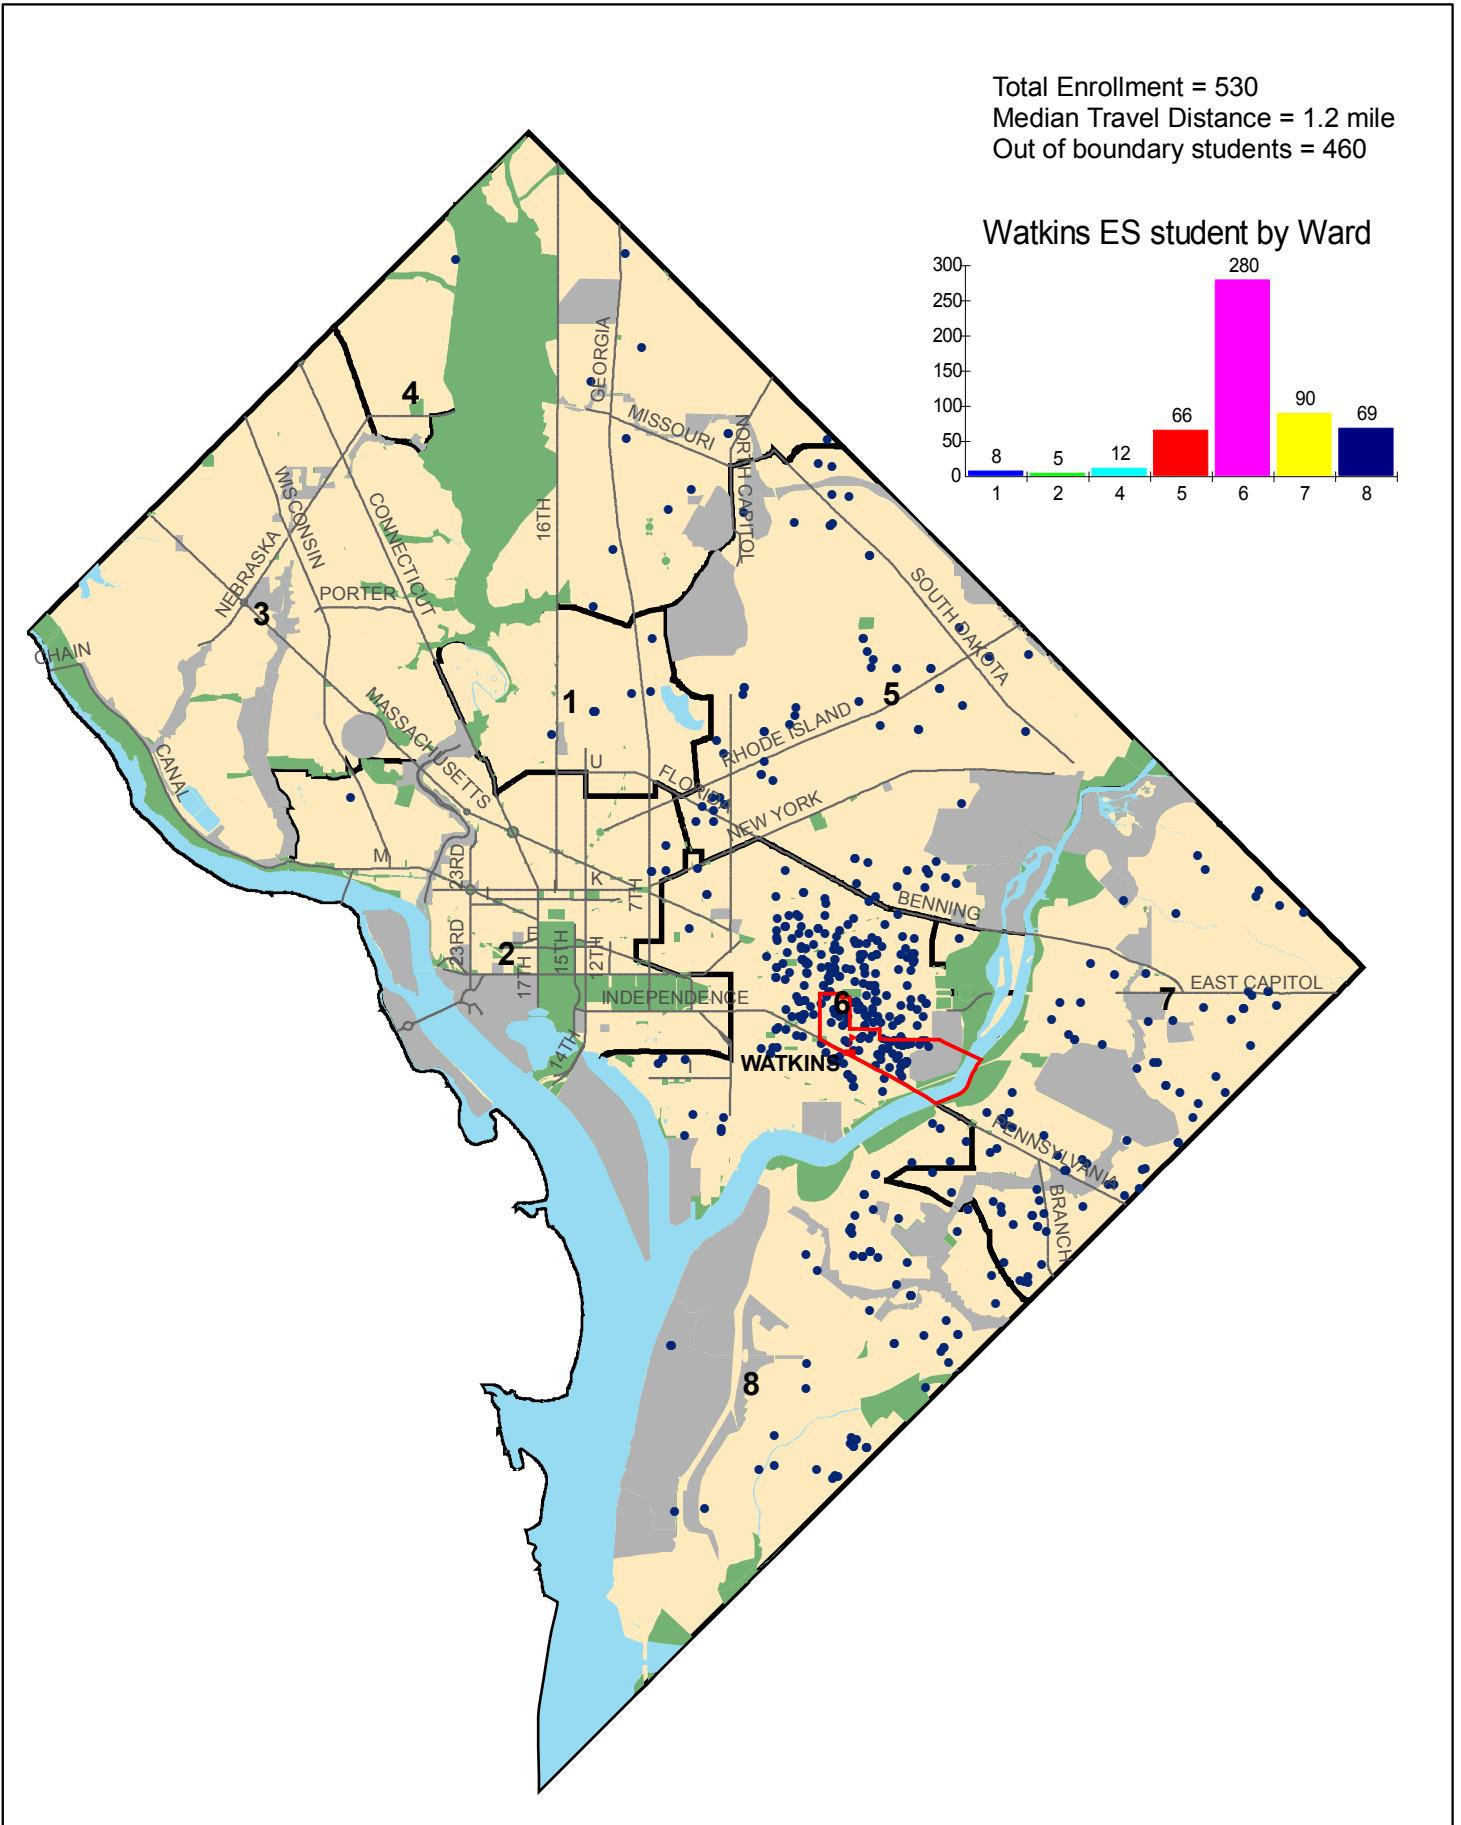

Distribution of Watkins Elementary School Students SY2005-06

Total Enrollment = 530
 Median Travel Distance = 1.2 mile
 Out of boundary students = 460

Watkins ES student by Ward

Source: District of Columbia Public Schools,
 District of Columbia Board of Education Public Charter Schools,
 District of Columbia Public Charter School Board