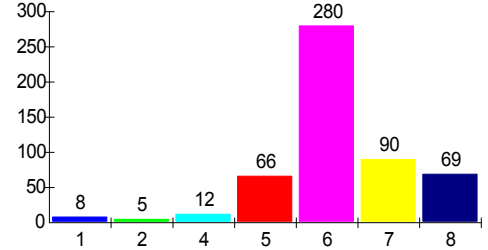

Distribution of Watkins Elementary School Students SY2005-06

Total Enrollment = 530
 Median Travel Distance = 1.2 mile
 Out of boundary students = 460

Watkins ES student by Ward

Source: District of Columbia Public Schools,
 District of Columbia Board of Education Public Charter Schools,
 District of Columbia Public Charter School Board