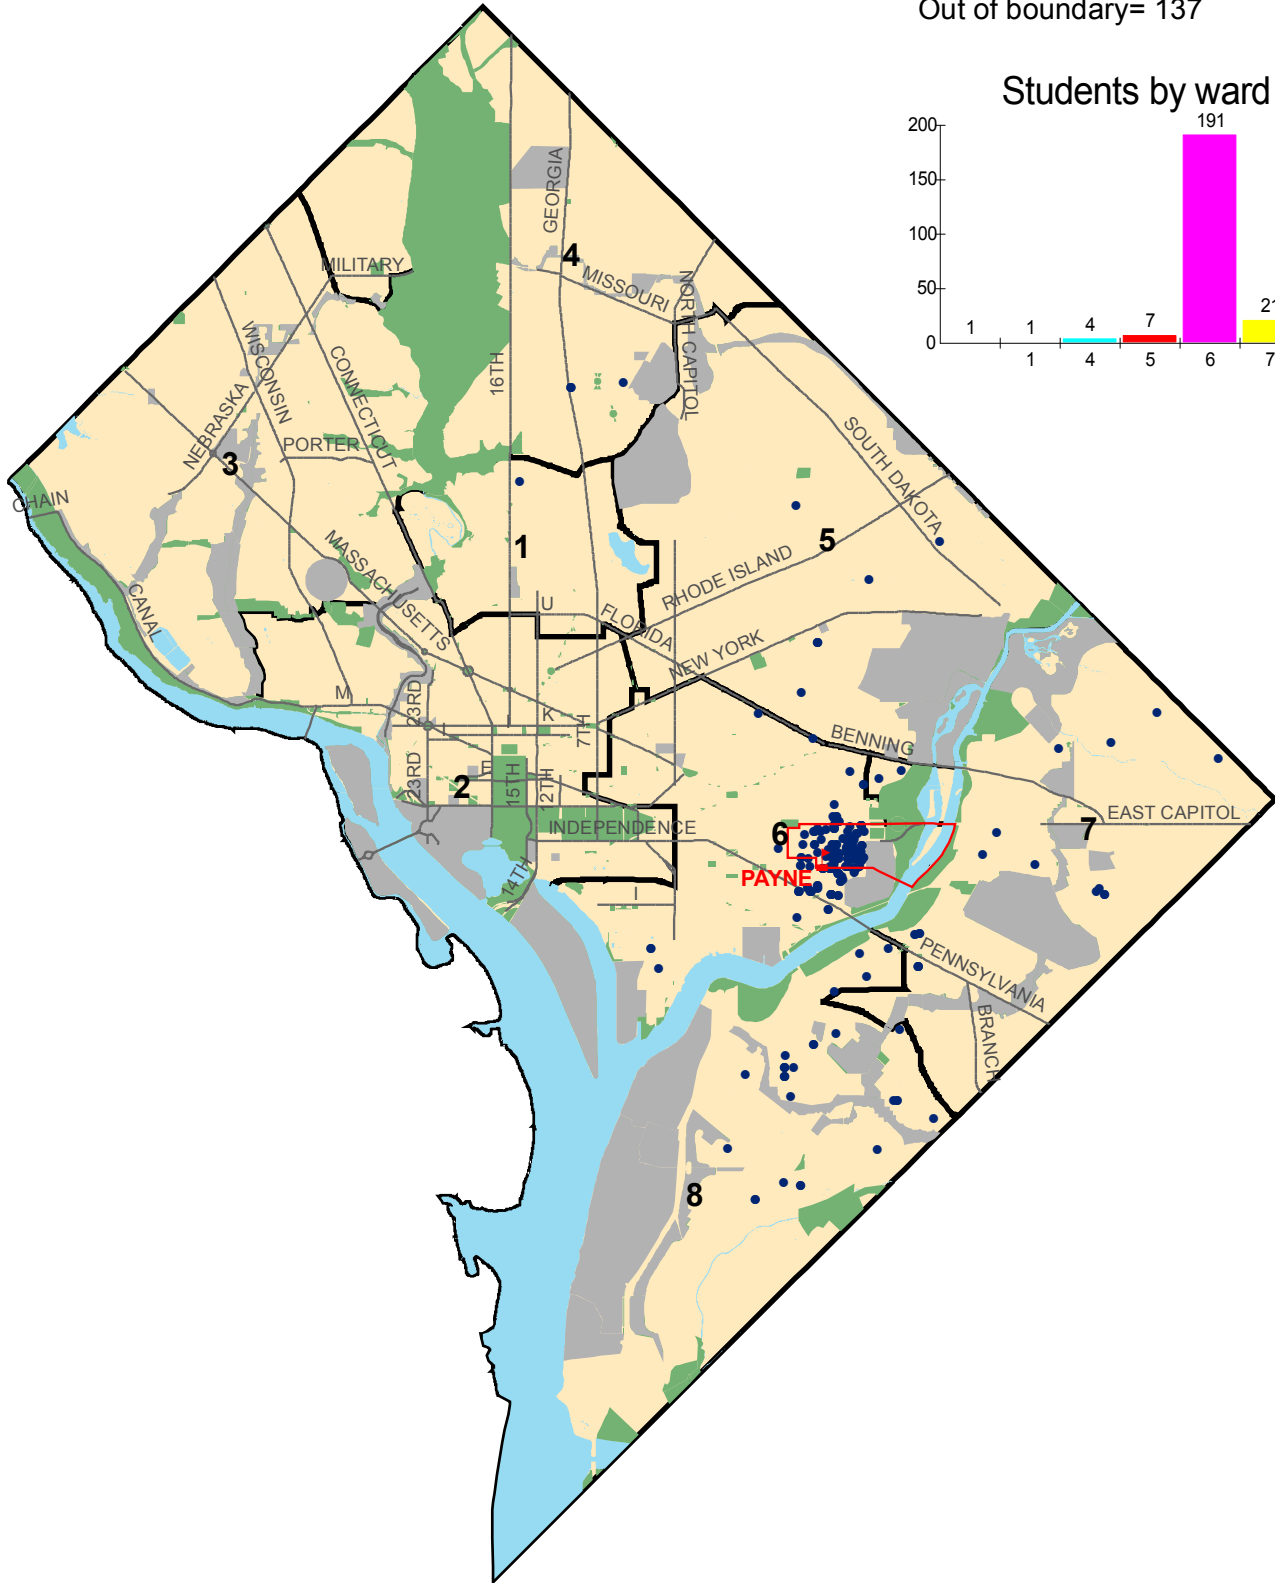

Distribution of Payne Elementary School Students SY 2005-06

Total Enrollment = 254
 Median Travel Distance = 0.3 mile
 Out of boundary = 137

Students by ward

Source: District of Columbia Public Schools,
 District of Columbia Board of Education Public Charter Schools,
 District of Columbia Public Charter School Board