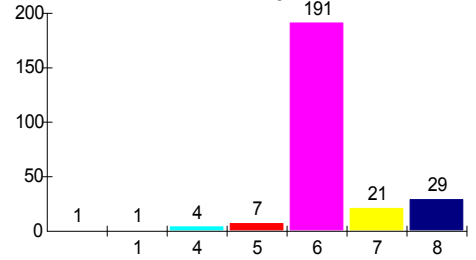

Distribution of Payne Elementary School Students SY 2005-06

Total Enrollment = 254
 Median Travel Distance = 0.3 mile
 Out of boundary = 137

Students by ward

Source: District of Columbia Public Schools,
 District of Columbia Board of Education Public Charter Schools,
 District of Columbia Public Charter School Board