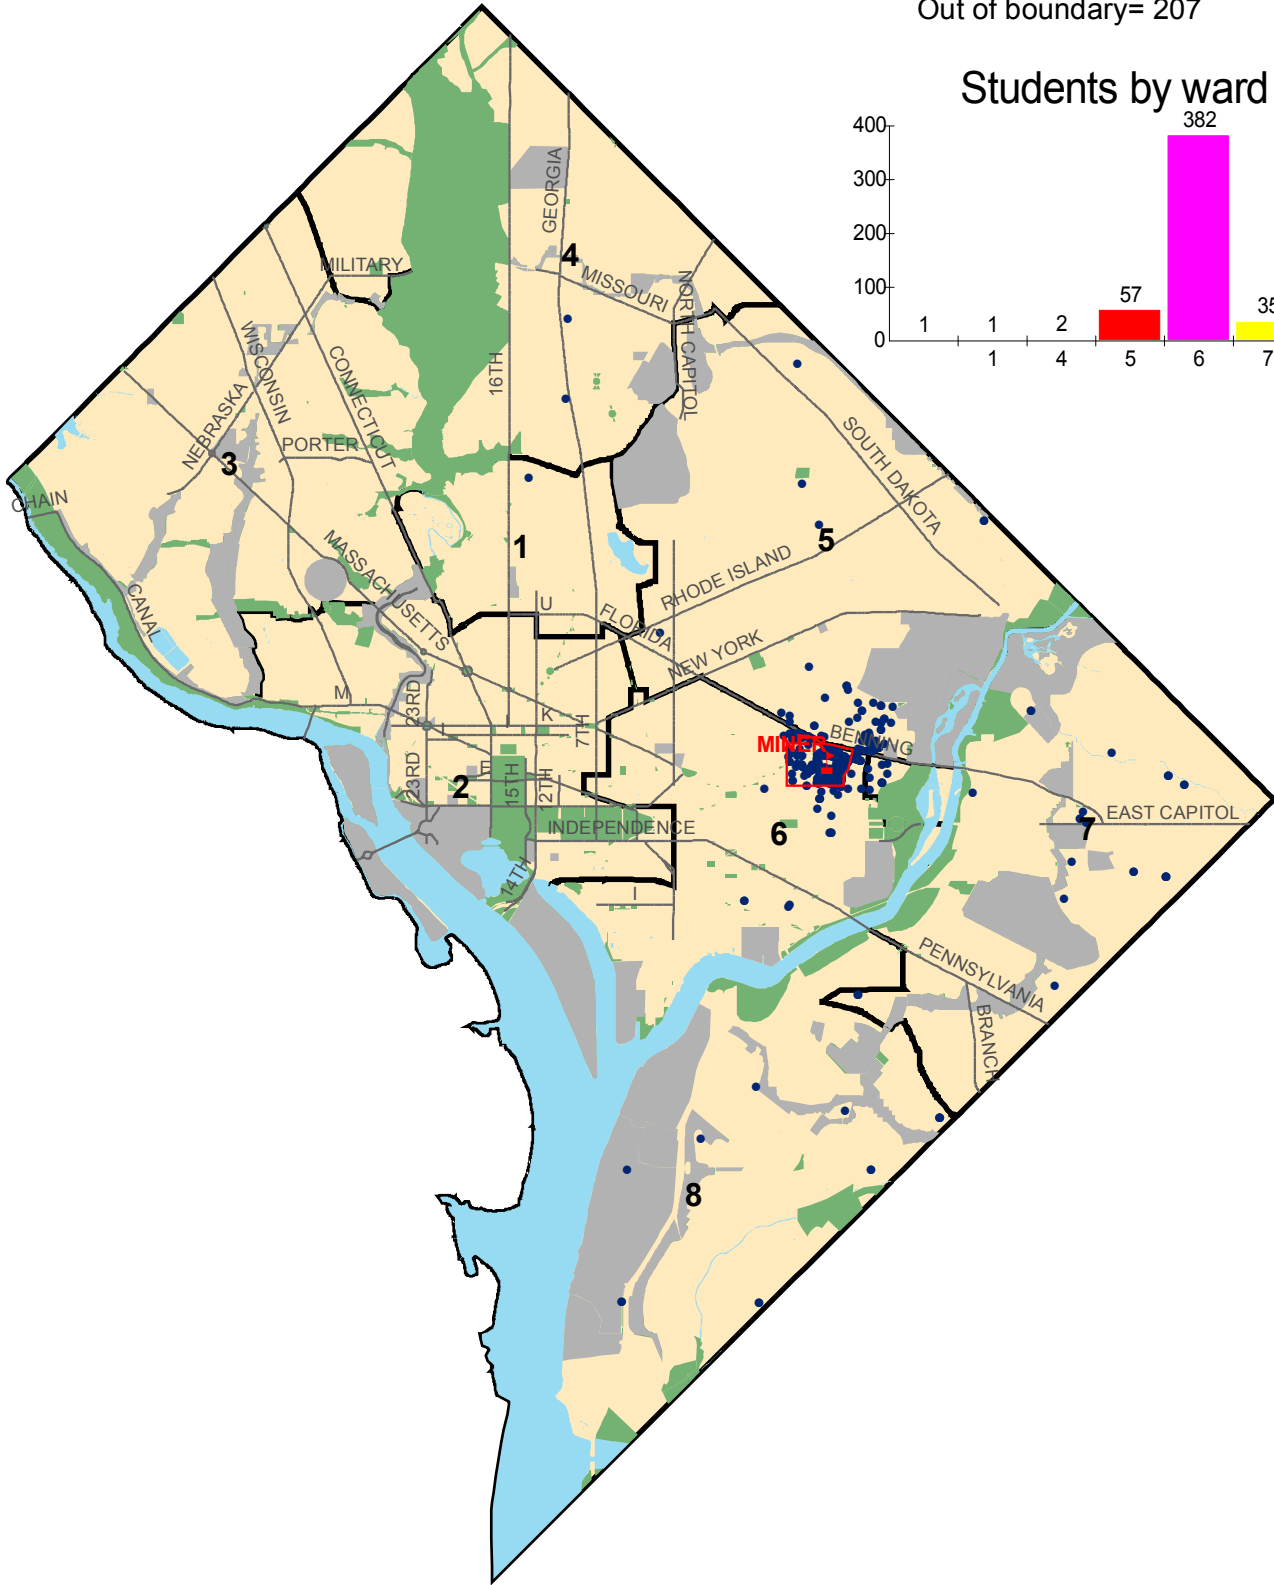

Distribution of Miner Elementary School Students SY 2005-06

Total Enrollment = 492
 Median Travel Distance = 0.2 mile
 Out of boundary = 207

Students by ward

Source: District of Columbia Public Schools,
 District of Columbia Board of Education Public Charter Schools,
 District of Columbia Public Charter School Board