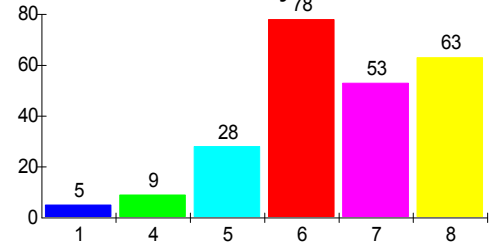

# Distribution of Brent Elementary School Students SY 2005-06

Total Enrollment = 236  
 Median Travel Distance = 2.4 mile  
 Out of boundary = 213

Student by ward

Source: District of Columbia Public Schools,  
 District of Columbia Board of Education Public Charter Schools,  
 District of Columbia Public Charter School Board