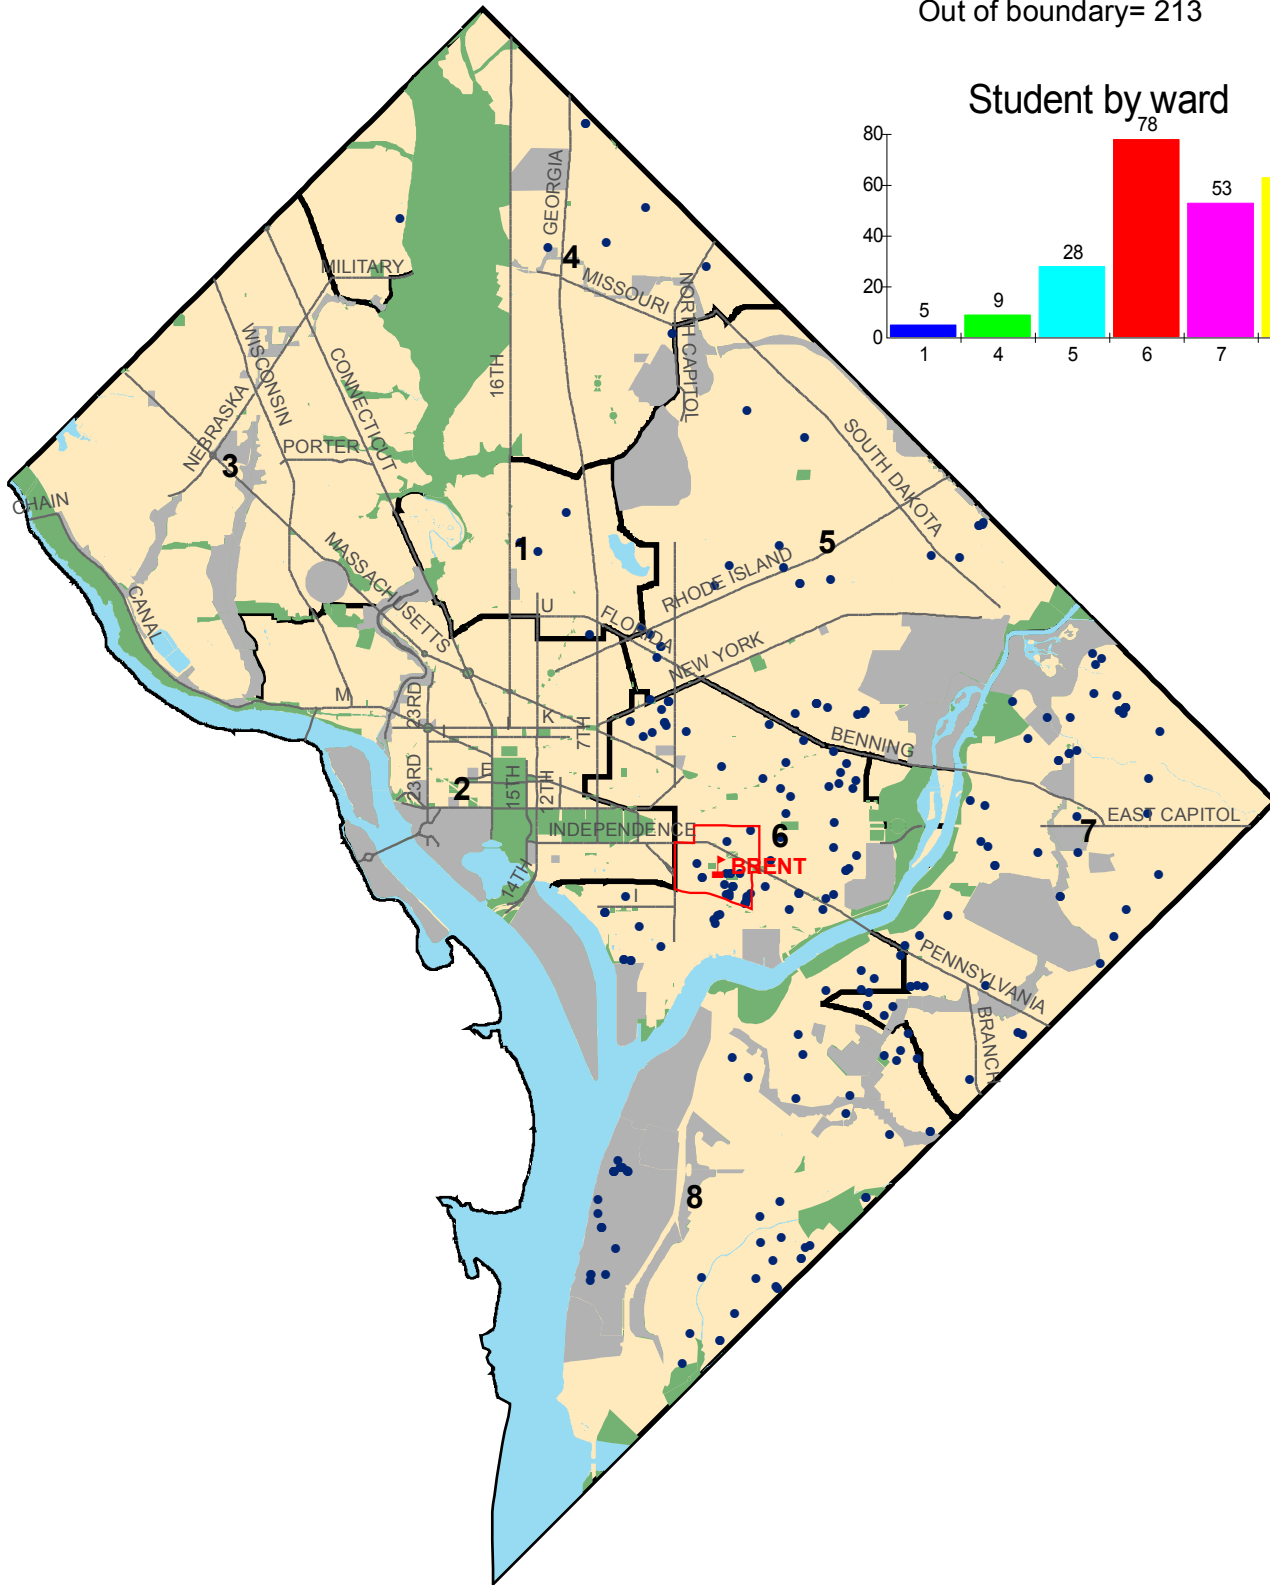

# Distribution of Brent Elementary School Students SY 2005-06

Total Enrollment = 236  
 Median Travel Distance = 2.4 mile  
 Out of boundary = 213

Student by ward

Source: District of Columbia Public Schools,  
 District of Columbia Board of Education Public Charter Schools,  
 District of Columbia Public Charter School Board