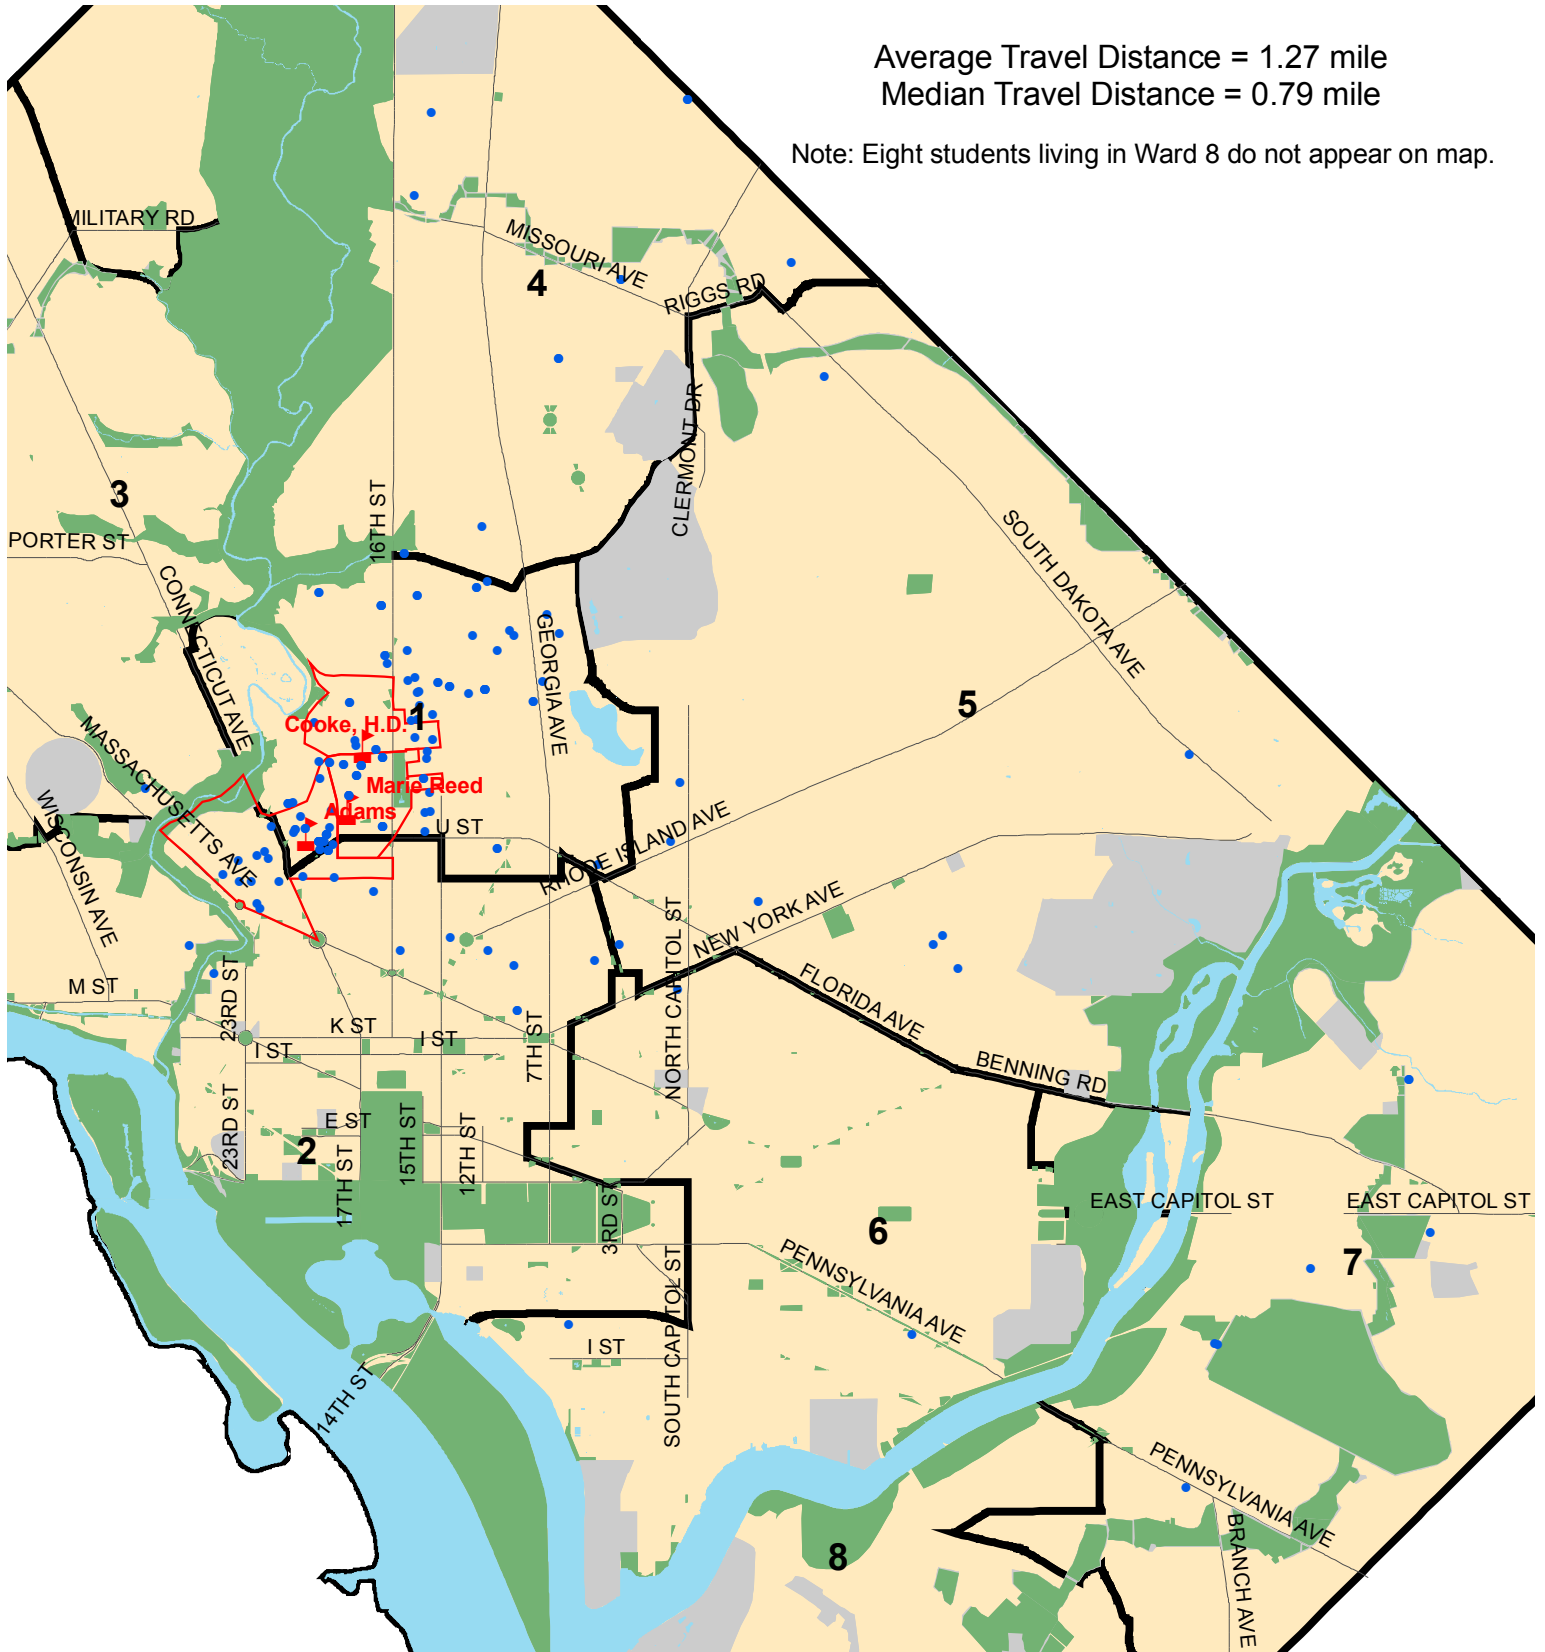

Distribution of Adams ES Students in SY2005-06

Total Enrollment = 183

Average Travel Distance = 1.27 mile
 Median Travel Distance = 0.79 mile

Note: Eight students living in Ward 8 do not appear on map.

- Adams Students
- ▬ ANC1C Schools
- ANC1C School Boundaries

Source: District of Columbia Public Schools